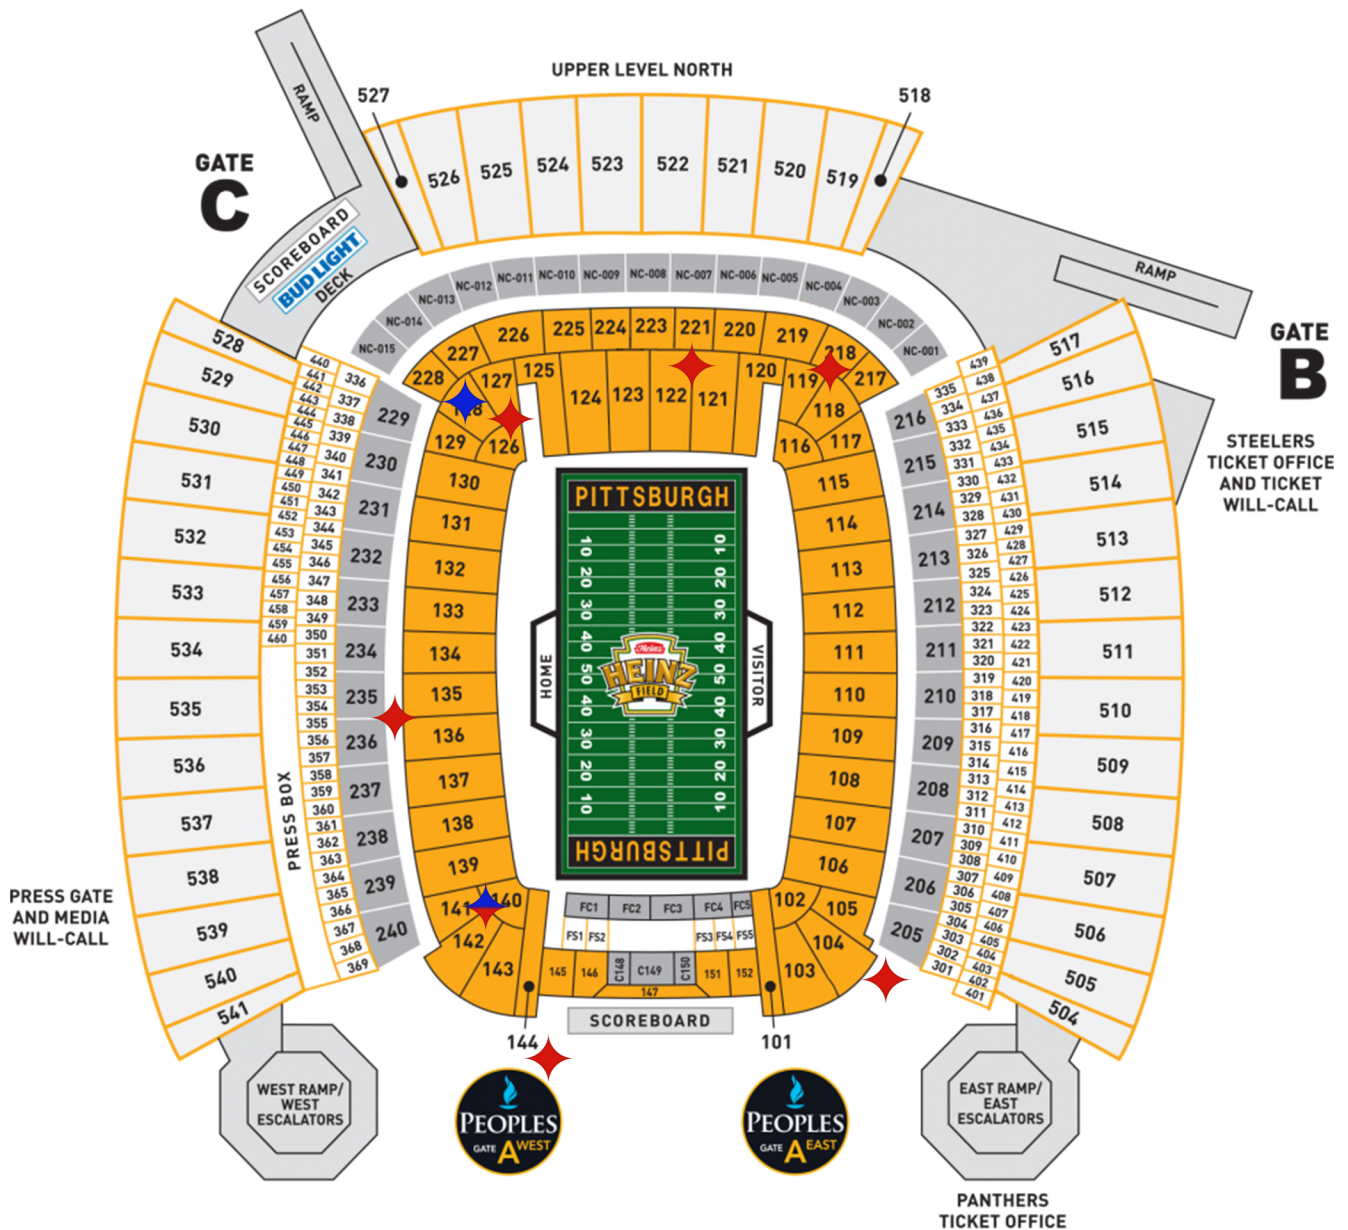

THE Steelers PRO SHOP

WORLD HEADQUARTERS

STADIUM LOCATION MAP

MAIN LEVEL

◆ Pro Shop Location

◆ Memorabilia Location