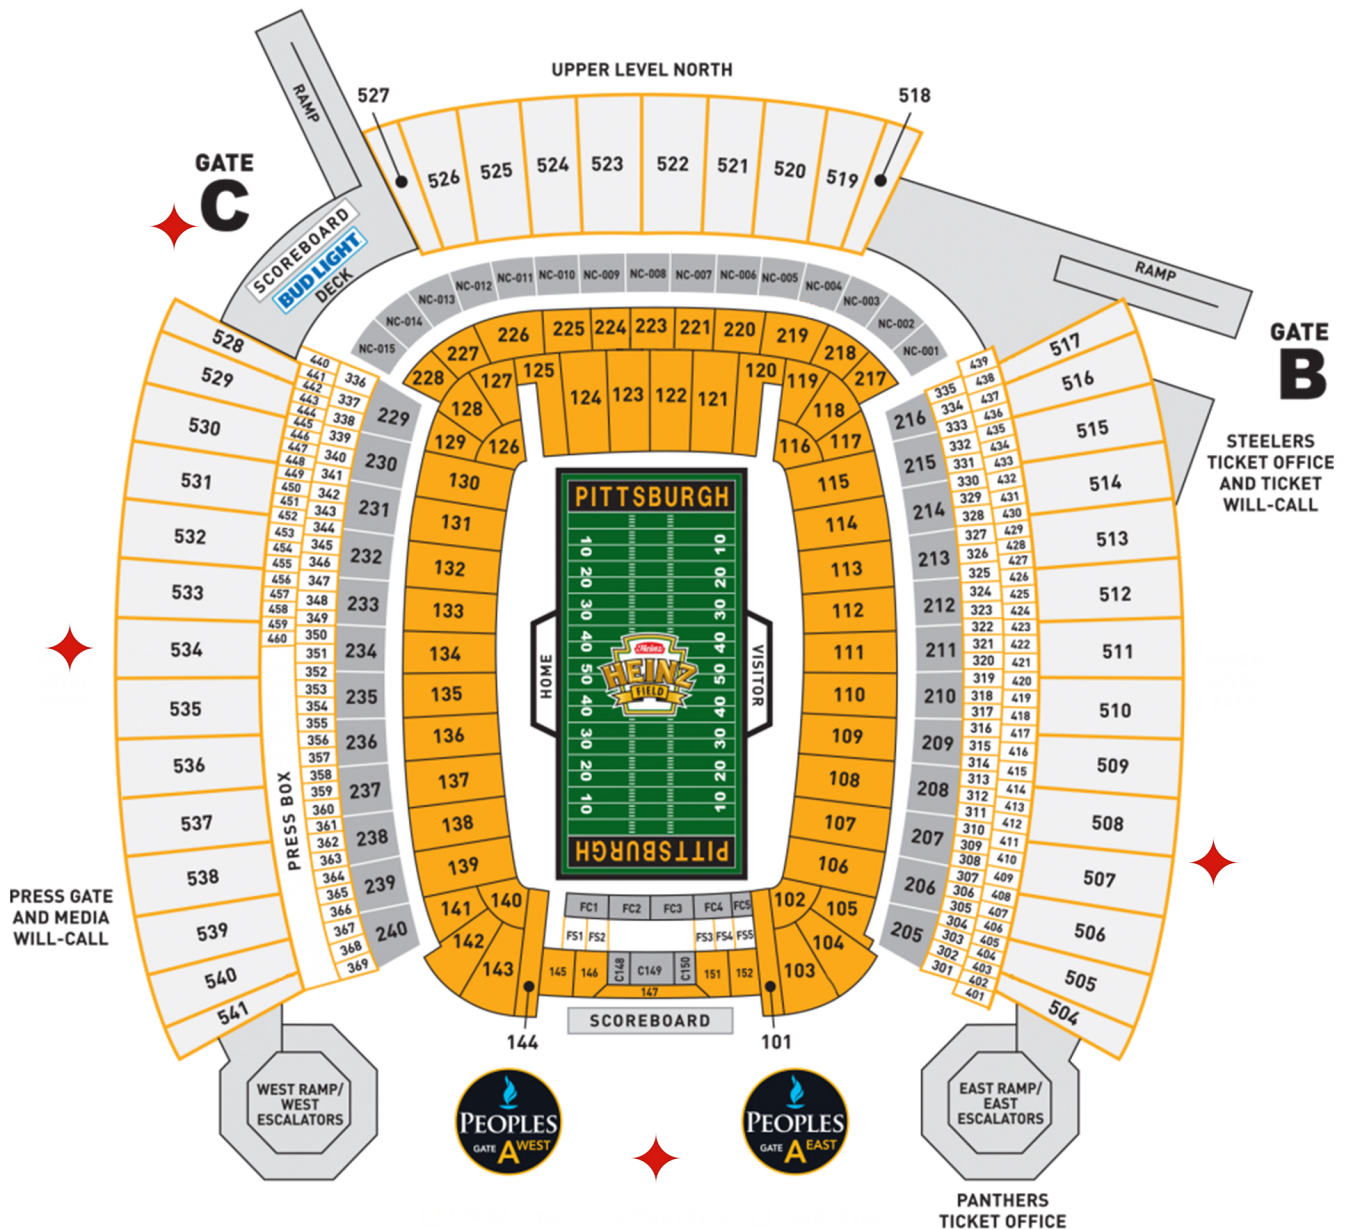

THE Steelers PRO SHOP

WORLD HEADQUARTERS

STADIUM LOCATION MAP

OUTSIDE GATES

◆ Pro Shop Location

◆ Memorabilia Location