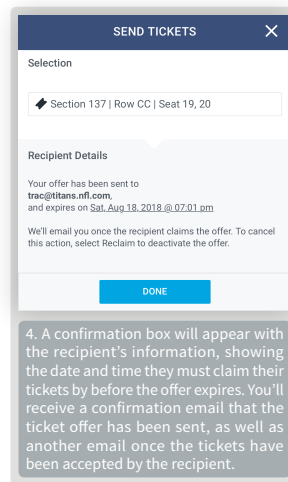

Attach your season ticket card to the lanyard provided, and wear it as you enter Nissan Stadium. Security will scan the barcode located on the reverse side of your ticket card.

CONCESSIONS DISCOUNT

Show your season ticket card at any concession stand on the concourse and receive exclusive Season Ticket Member pricing on the below items all game long!

WHY DIGITAL?

This year, you will access Nissan Stadium with your new season ticket card! Easy to carry and easy to use, your season ticket card will be good for stadium entry at all 10 Titans home games. You are receiving one card for each PSL you own.

It also allows for easier, more convenient mobile ticket management.

THE PERKS

- Quicker entry at the gate
- Share tickets easily
- Protection against fraudulent tickets
- Less waste
- Easy access to Playoff tickets

Visit titansonline.com/digitalticketing for FAQs and other helpful documents!

SENDING TICKETS TO A FRIEND

SELECT YOUR GAME

On gamedays, mobile tickets should be added to the Wallet or Google Pay App for easy access and expedited gate entry.