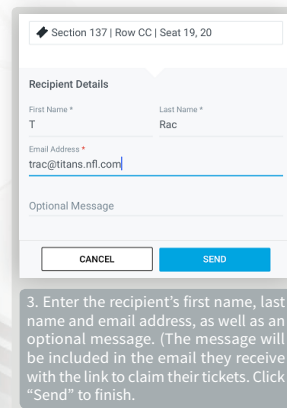

It also allows for easier, more convenient mobile ticket management.

THE PERKS

- Quicker entry at the gate
- Share tickets easily
- Protection against fraudulent tickets
- Less waste
- Easy access to Playoff tickets

Visit titansonline.com/digitalticketing for FAQs and other helpful documents!

SENDING TICKETS TO A FRIEND

SELECT YOUR GAME

On gamedays, mobile tickets should be added to the Wallet or Google Pay App for easy access and expedited gate entry.