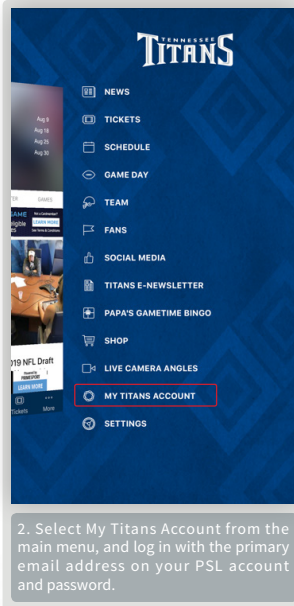

ACCESSING YOUR TICKETS ONLINE

LOG IN

You have access to all of your Titans game tickets through your My Titans Account anytime, anywhere!

FROM YOUR COMPUTER:

Visit mytitansaccount.com and log in with the primary email address on your PSL account and password.

FROM YOUR MOBILE DEVICE:

Once logged in, simply select the game tickets you wish to manage. It's that simple.

FOR STEP-BY-STEP INSTRUCTIONAL VIDEOS,
VISIT TITANSONLINE.COM/DIGITALTICKETING.

GAMEDAY

MOBILE TICKET ACCESS

Using mobile tickets on gameday? Before arriving at Nissan Stadium, be sure to add your mobile tickets to the Wallet or Google Pay app on your phone for easy access and expedited gate entry.

COMING TO ALL 10 GAMES?

Attach your season ticket card to the lanyard provided, and wear it as you enter Nissan Stadium. Security will scan the barcode located on the reverse side of your ticket card.

CONCESSIONS DISCOUNT

Show your season ticket card at any concession stand on the concourse and receive exclusive Season Ticket Member pricing on the below items all game long!