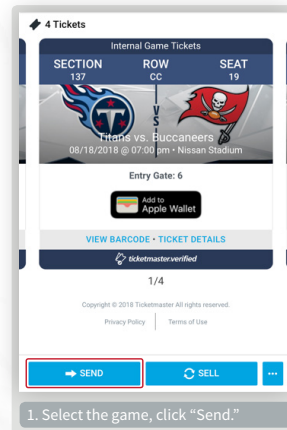

Attach your season ticket card to the lanyard provided, and wear it as you enter Nissan Stadium. Security will scan the barcode located on the reverse side of your ticket card.

CONCESSIONS DISCOUNT

Show your season ticket card at any concession stand on the concourse and receive exclusive Season Ticket Member pricing on the below items all game long!

It also allows for easier, more convenient mobile ticket management.

THE PERKS

- Quicker entry at the gate
- Share tickets easily
- Protection against fraudulent tickets
- Less waste
- Easy access to Playoff tickets

Visit titansonline.com/digitalticketing for FAQs and other helpful documents!

SENDING TICKETS TO A FRIEND

SELECT YOUR GAME

On gamedays, mobile tickets should be added to the Wallet or Google Pay App for easy access and expedited gate entry.