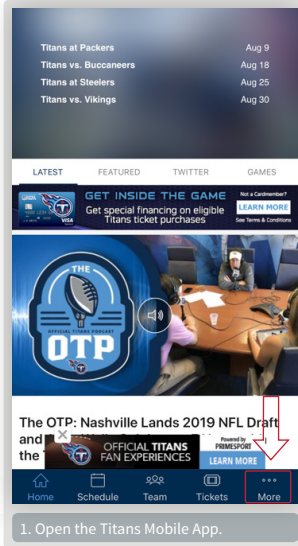

ACCESSING YOUR TICKETS ONLINE

LOG IN

You have access to all of your Titans game tickets through your My Titans Account anytime, anywhere!

FROM YOUR COMPUTER:

Visit mytitansaccount.com and log in with the primary email address on your PSL account and password.

FROM YOUR MOBILE DEVICE:

Once logged in, simply select the game tickets you wish to manage. It's that simple.

FOR STEP-BY-STEP INSTRUCTIONAL VIDEOS,
VISIT TITANSONLINE.COM/DIGITALTICKETING.

GAMEDAY

MOBILE TICKET ACCESS

Using mobile tickets on gameday? Before arriving at Nissan Stadium, be sure to add your mobile tickets to the Wallet or Google Pay app on your phone for easy access and expedited gate entry.

COMING TO ALL 10 GAMES?

Attach your season ticket card to the lanyard provided, and wear it as you enter Nissan Stadium. Security will scan the barcode located on the reverse side of your ticket card.

CONCESSIONS DISCOUNT

Show your season ticket card at any concession stand on the concourse and receive exclusive Season Ticket Member pricing on the below items all game long!