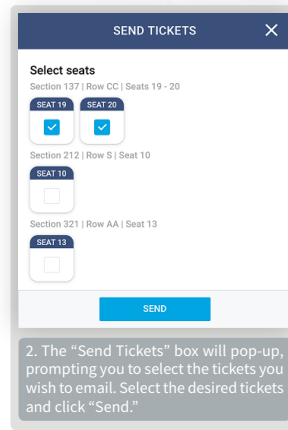

SENDING TICKETS TO A FRIEND

SELECT YOUR GAME