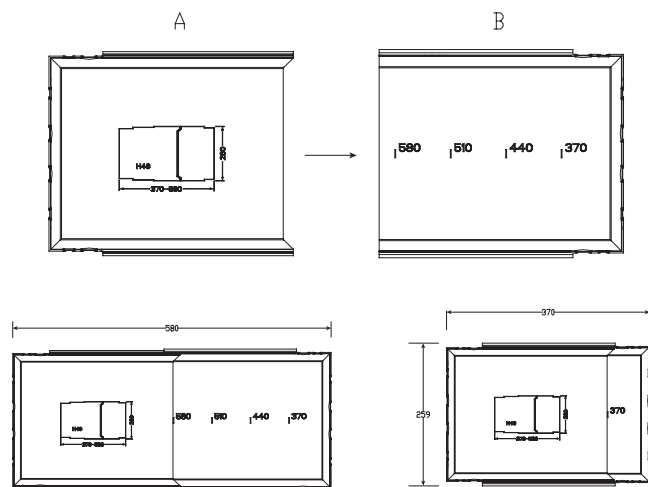

NORIKON DOWNLIGHT KASSE LAV USER GUIDE

Introduction

This box is for North Europe market product, it is installed on the back of the downlight and isolates the downlight and insulation material.

Assemble way

The box has part A and part B. When use it, just insert part A into part B, can adjust box length from 370mm to 580mm as needed.

NORIKON DOWNLIGHT KASSE LAV USER GUIDE

Introduction

This box is for North Europe market product, it is installed on the back of the downlight and isolates the downlight and insulation material.