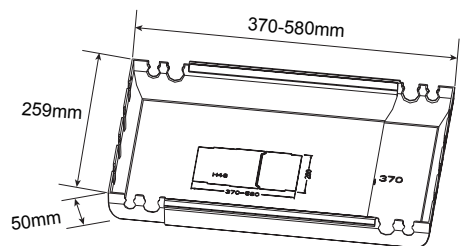

NORIKON DOWNLIGHT KASSE LAV USER GUIDE

Introduction

This box is for North Europe market product, it is installed on the back of the downlight and isolates the downlight and insulation material.

Assemble way

The box has part A and part B. When use it, just insert part A into part B, can adjust box length from 370mm to 580mm as needed.

NORIKON DOWNLIGHT KASSE LAV USER GUIDE

Introduction

This box is for North Europe market product, it is installed on the back of the downlight and isolates the downlight and insulation material.