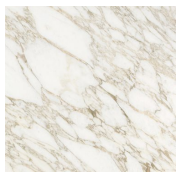

# Kumi Credenza

Carlo Colombo, 2020

Sideboard with doors, drawers and open module. Structure in black stained open pore wood. Front and sides clad with hand knurled border. Modules with doors supplied with inside wooden shelf. Available in beveled natural polished Calacatta Vagli Oro or Verde Alpi marble or 6mm thick tempered bright black back painted glass. Handles and metal parts lacquered in the "fango" colour.

### *Legno / Wood*

*Tiglio tinto  
nero*  
*Black lacquered  
limewood*

*Tiglio tinto  
noce*  
*Walnut  
lacquered  
limewood*

---

### *Cristallo / Glass*

*Liquirizia  
brillante*  
*Bright liquorice*

*Blu grigio  
brillante*  
*Bright blue  
grey*

---

### *Marmo / Marble*

*Calacatta Vagli  
Oro*  
*Calacatta Vagli  
Oro*

*Verde Alpi*  
*Verde Alpi*