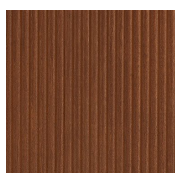

# Kumi Credenza

Carlo Colombo, 2020

Sideboard with doors, drawers and open module. Structure in black stained open pore wood. Front and sides clad with hand knurled border. Modules with doors supplied with inside wooden shelf. Available in beveled natural polished Calacatta Vagli Oro or Verde Alpi marble or 6mm thick tempered bright black back painted glass. Handles and metal parts lacquered in the "fango" colour.

### *Metallo / Metal*

*Fango*  
*Fango*

---

### *Legno / Wood*

*Tiglio tinto  
nero*  
*Black lacquered  
limewood*

*Tiglio tinto  
noce*  
*Walnut  
lacquered  
limewood*

---