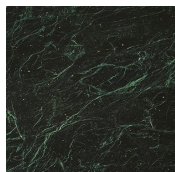

# Kumi Credenza

Carlo Colombo, 2020

Sideboard with doors, drawers and open module. Structure in black stained open pore wood. Front and sides clad with hand knurled border. Modules with doors supplied with inside wooden shelf. Available in beveled natural polished Calacatta Vagli Oro or Verde Alpi marble or 6mm thick tempered bright black back painted glass. Handles and metal parts lacquered in the "fango" colour.

### *Legno / Wood*

*Tiglio tinto  
nero*  
*Black lacquered  
limewood*

*Tiglio tinto  
noce*  
*Walnut  
lacquered  
limewood*

---

### *Cristallo / Glass*

*Liquirizia  
brillante*  
*Bright liquorice*

*Blu grigio  
brillante*  
*Bright blue  
grey*

---

### *Marmo / Marble*

*Calacatta Vagli  
Oro*  
*Calacatta Vagli  
Oro*

*Verde Alpi*  
*Verde Alpi*