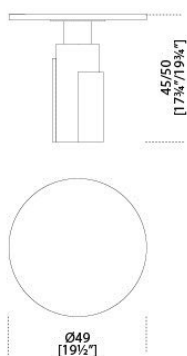

Coffee table with natural polished Verde Alpi, Calacatta Vagli Oro or Nero Marquinia marble top. Hand burnished brass structure with black open pore stained ash parts.

*Dimensioni / Sizes
Cm (Ø x H)
49 x 45
49 x 50*