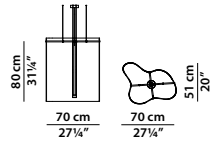

70 x 51 h80

Sospensione. Hanging lamp.

Striscia LED 2700K - 7W/MT - alimentatore 110/240 V - 24V. IP20. 2940 lumen.
2700K LED strip - 7W/MT - 110/240V power supply - 24V. IP20. 2940 lumens.