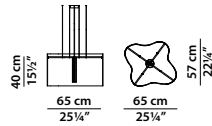

65 x 57 h40

Sospensione. Hanging lamp.

Striscia LED 2700K - 7W/MT - alimentatore 110/240 V - 24V. IP20. 1260 lumen.
2700K LED strip - 7W/MT - 110/240V power supply - 24V. IP20. 1260 lumens.

70 x 51 h80

Sospensione. Hanging lamp.