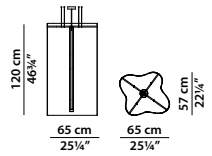

65 x 57 h120

Sospensione. Hanging lamp.

Striscia LED 2700K - 7W/MT - alimentatore 110/240 V - 24V. IP20. 4620 lumen.
2700K LED strip - 7W/MT - 110/240V power supply - 24V. IP20. 4620 lumens.