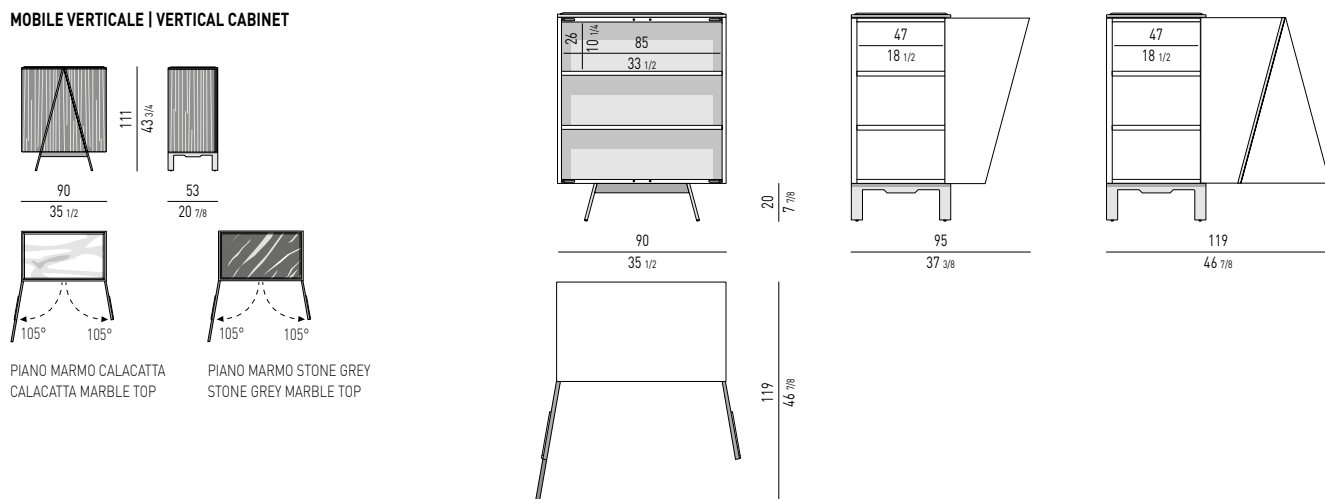

Minotti

MOBILE VERTICALE | VERTICAL CABINET

PIANO MARMO CALACATTA
CALACATTA MARBLE TOP

PIANO MARMO STONE GREY
STONE GREY MARBLE TOP

Nr. 2 ripiani in MDF rinforzato, spessore 25 mm, impiallacciati in frassino laccato Moka a poro aperto.

Nr. 2 reinforced MDF shelves, 25 mm thick, ash with open pore Moka lacquer finish.