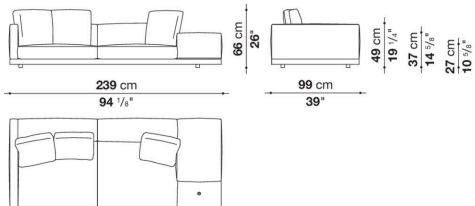

Technical drawings

DB239D_2