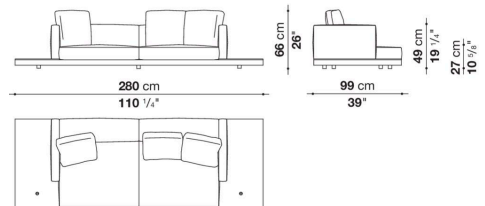

Technical drawings

DB280_1