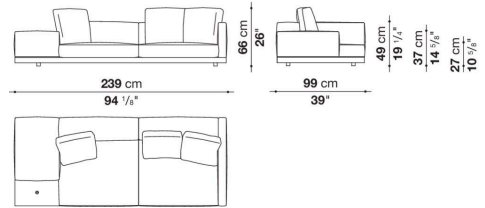

Technical drawings

DB239S_2