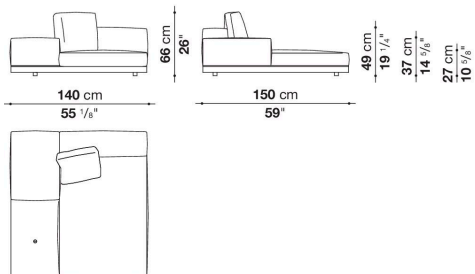

DBL150LS_2