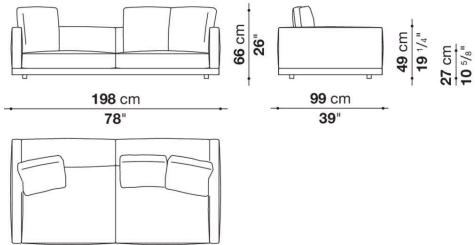

Technical drawings

DB198