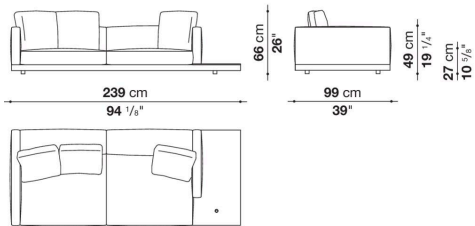

Technical drawings

DB239D_1