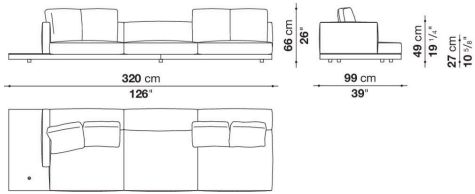

DBL320TS_1