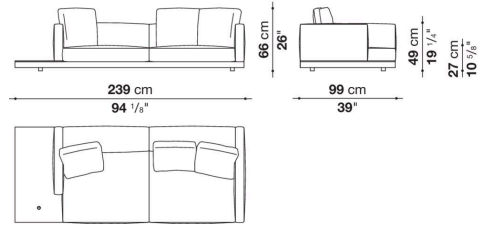

Technical drawings

DB239S_1