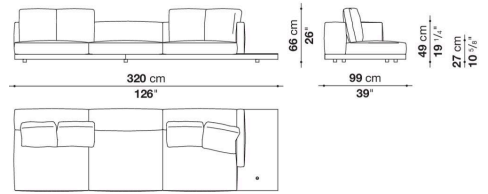

DBL320TD_1