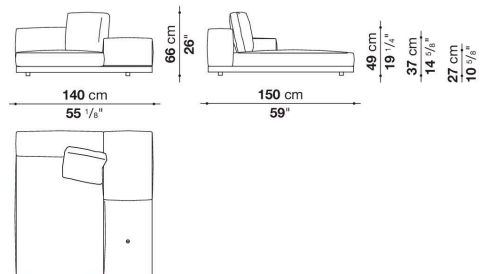

DBL150LD_2