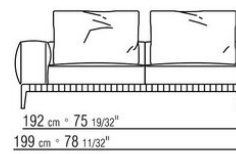

COD. 027113