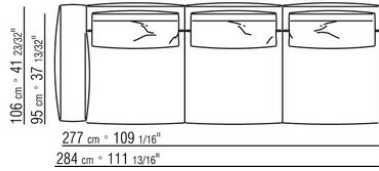

COD. 027117