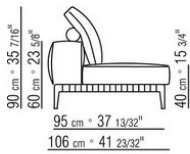

COD. 027108