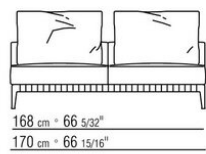

COD. 027108