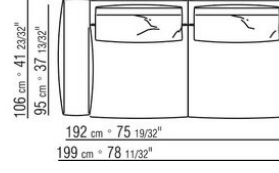

COD. 027113