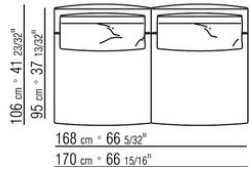

COD. 027108