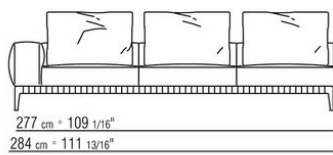

COD. 027117