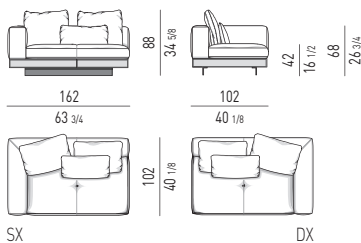

ELEMENTI TERMINALI | ELEMENTS WITH 1 ARMREST

ELEMENTO TERMINALE CM 162
ELEMENT WITH 1 ARMREST CM 162