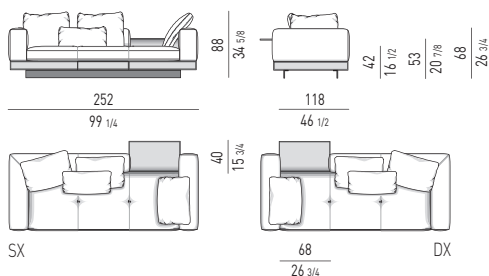

DIVANI-DAYBED | DAYBED-SOFAS

DIVANO-DAYBED CON FLAP CM 252
DAYBED-SOFA WITH FLAP CM 252