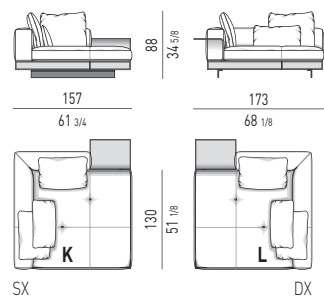

CHAISE-LONGUE SQUARE **SMALL CON FLAP CM 157X173**
CHAISE-LONGUE SQUARE **SMALL WITH FLAP CM 157X173**