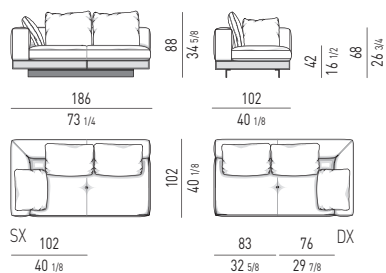

ELEMENTI ANGOLARI TERMINALI | CORNER ELEMENTS WITH 1 ARMREST

ELEMENTO ANGOLARE TERMINALE CM **186X102**
CORNER ELEMENT WITH 1 ARMREST CM **186X102**