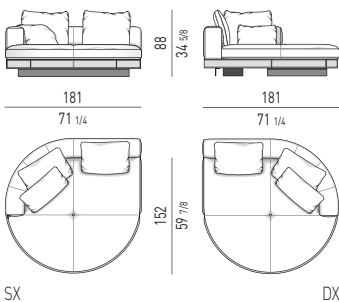

CHAISE-LONGUE ROUND **LARGE CM 181X181**
CHAISE-LONGUE ROUND **LARGE CM 181X181**