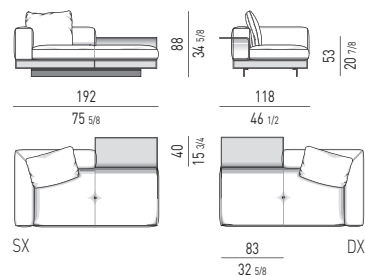

ELEMENTI TERMINALI PENISOLA | OPEN-END ELEMENTS WITH 1 ARMREST

ELEMENTO TERMINALE PENISOLA CON **FLAP CM 192**
OPEN-END ELEMENT WITH 1 ARMREST AND **FLAP CM 192**