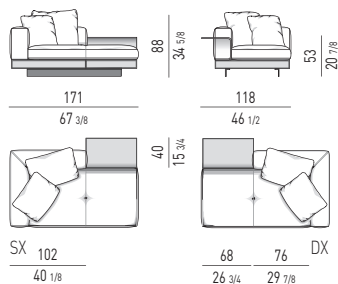

ELEMENTO ANGOLARE TERMINALE PENISOLA CON **FLAP** CM **171X118**
CORNER OPEN-END ELEMENT WITH 1 ARMREST AND **FLAP** CM **171X118**