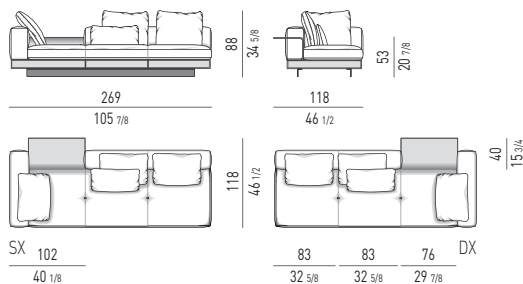

ELEMENTO ANGOLARE TERMINALE-DAYBED | CORNER ELEMENT WITH 1 ARMREST-DAYBED

ELEMENTO ANGOLARE TERMINALE-DAYBED CON **FLAP** CM **269X118**
CORNER ELEMENT WITH 1 ARMREST-DAYBED AND **FLAP** CM **269X118**