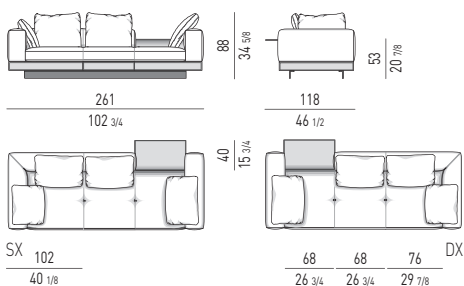

DIVANI ANGOLARI-DAYBED | CORNER SOFAS-DAYBED

DIVANO ANGOLORE-DAYBED CON **FLAP** CM **261X118** - SCHIENALE CM **167**
CORNER SOFA-DAYBED WITH **FLAP** CM **261X118** - BACKREST CM **167**