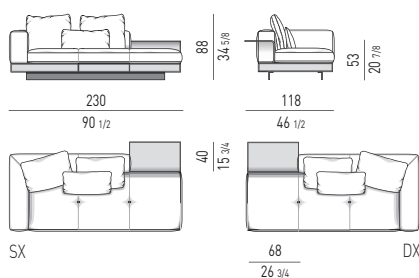

ELEMENTO TERMINALE PENISOLA CON FLAP CM 230 OPEN-END ELEMENT WITH 1 ARMREST AND FLAP CM 230