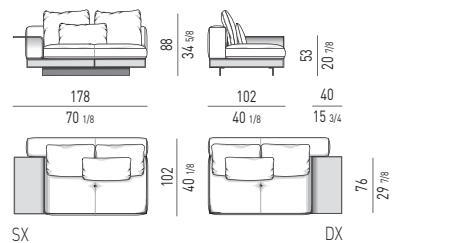

ELEMENTO TERMINALE CON FLAP CM 178
ELEMENT WITH 1 ARMREST AND FLAP CM 178