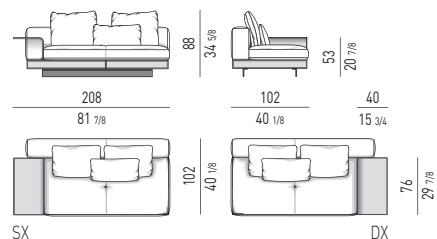

ELEMENTO DAYBED CON FLAP CM 275
DAYBED ELEMENT WITH FLAP CM 275

ELEMENTI TERMINALI | ELEMENTS WITH 1 ARMREST

ELEMENTO TERMINALE CM 192
ELEMENT WITH 1 ARMREST CM 192

ELEMENTO TERMINALE CON FLAP CM 208
ELEMENT WITH 1 ARMREST AND FLAP CM 208