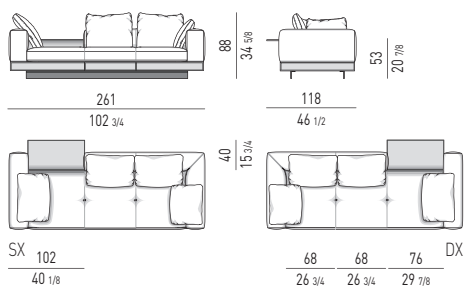

DIVANO ANGOLORE-DAYBED CON **FLAP** CM **261X118** - SCHIENALE CM **159**
CORNER SOFA-DAYBED WITH **FLAP** CM **261X118** - BACKREST CM **159**