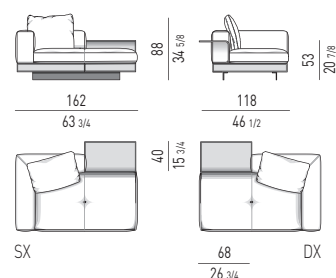

ELEMENTI TERMINALI PENISOLA | OPEN-END ELEMENTS WITH 1 ARMREST

ELEMENTO TERMINALE PENISOLA CON FLAP CM 162 OPEN-END ELEMENT WITH 1 ARMREST AND FLAP CM 162