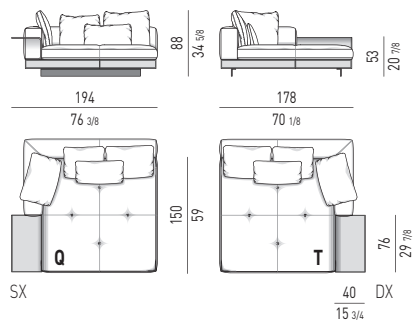

CHAISE-LONGUE SQUARE **LARGE CON FLAP CM 194X178**
CHAISE-LONGUE SQUARE **LARGE WITH FLAP CM 194X178**