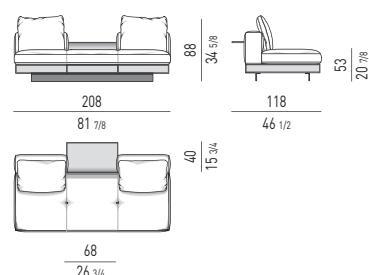

ELEMENTO CENTRALE OPEN CON FLAP CM 208 OPEN CENTRAL ELEMENT WITH FLAP CM 208