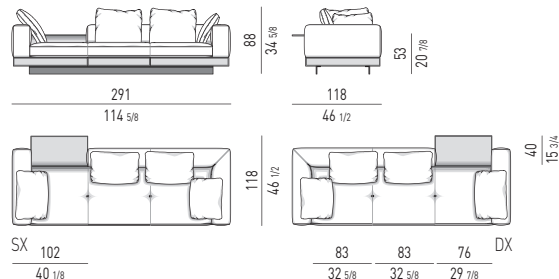

DIVANO ANGOLARE-DAYBED CON **FLAP** CM **291X118** - SCHIENALE CM **189**
CORNER SOFA-DAYBED WITH **FLAP** CM **291X118** - BACKREST CM **189**