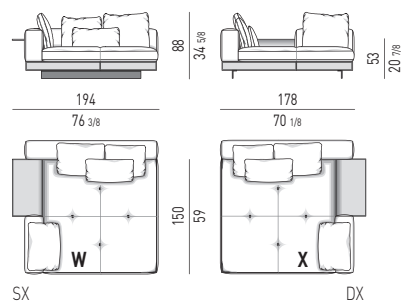

CHAISE-LONGUE SQUARE **LARGE CON FLAP CM 194X178**
CHAISE-LONGUE SQUARE **LARGE WITH FLAP CM 194X178**