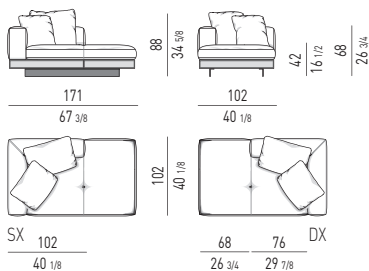

Minotti

ELEMENTI ANGOLARI TERMINALI PENISOLA | CORNER OPEN-END ELEMENTS WITH 1 ARMREST

ELEMENTO ANGOLARE TERMINALE PENISOLA CM **171X102**
CORNER OPEN-END ELEMENT WITH 1 ARMREST CM **171X102**