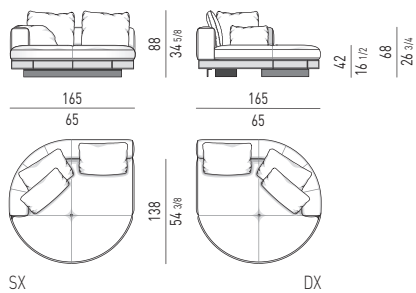

Minotti

CHAISE-LONGUES ROUND

CHAISE-LONGUE ROUND **SMALL CM 165X165**
CHAISE-LONGUE ROUND **SMALL CM 165X165**