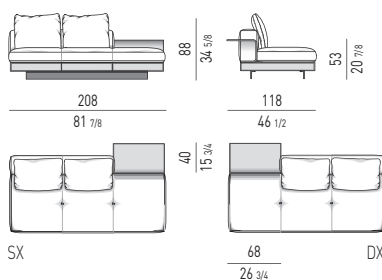

ELEMENTO PENISOLA CON FLAP CM 208 OPEN-END ELEMENT WITH FLAP CM 208