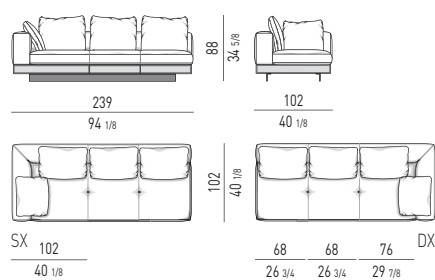

ELEMENTO ANGOLORE TERMINALE CM **239X102**
CORNER ELEMENT WITH 1 ARMREST CM **239X102**