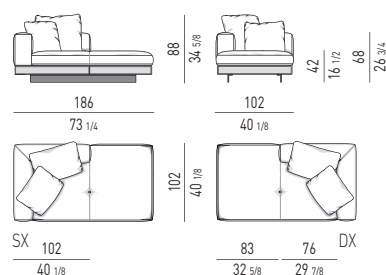

ELEMENTI ANGOLARI TERMINALI PENISOLA | CORNER OPEN-END ELEMENTS WITH 1 ARMREST

ELEMENTO ANGOLARE TERMINALE PENISOLA CM **186X102**
CORNER OPEN-END ELEMENT WITH 1 ARMREST CM **186X102**