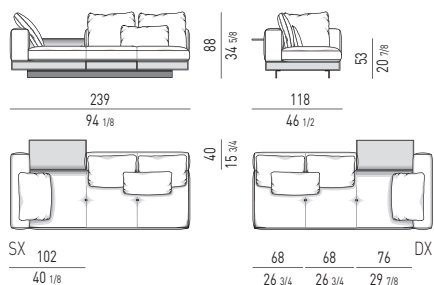

ELEMENTO ANGOLORE TERMINALE-DAYBED | CORNER ELEMENT WITH 1 ARMREST-DAYBED

ELEMENTO ANGOLORE TERMINALE-DAYBED CON **FLAP** CM **239X118**
CORNER ELEMENT WITH 1 ARMREST-DAYBED AND **FLAP** CM **239X118**