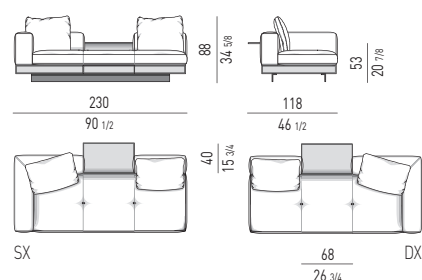

Minotti

ELEMENTO TERMINALE OPEN CON FLAP CM 230 OPEN ELEMENT WITH 1 ARMREST AND FLAP CM 230