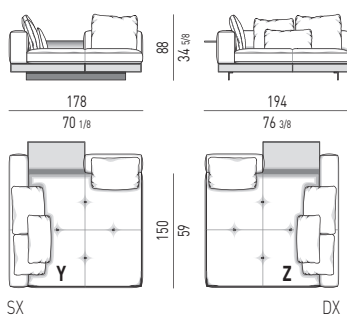

CHAISE-LONGUE SQUARE **LARGE CON FLAP CM 178X194**
CHAISE-LONGUE SQUARE **LARGE WITH FLAP CM 178X194**