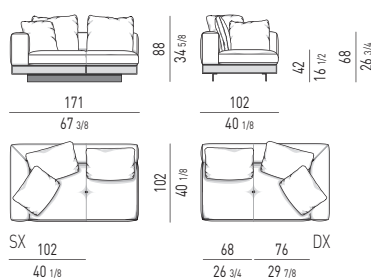

ELEMENTI ANGOLARI TERMINALI | CORNER ELEMENTS WITH 1 ARMREST

ELEMENTO ANGOLORE TERMINALE CM **171X102**
CORNER ELEMENT WITH 1 ARMREST CM **171X102**