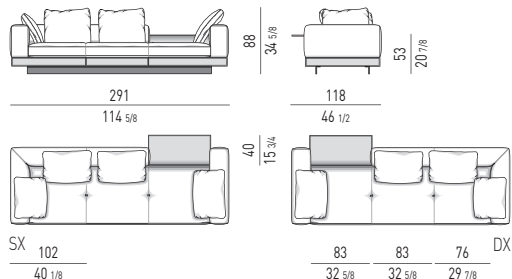

DIVANO ANGOLARE CM **291X102**
CORNER SOFA CM **291X102**

DIVANO ANGOLARE CON **FLAP** CM **307X102**
CORNER SOFA WITH **FLAP** CM **307X102**

DIVANI ANGOLARI-DAYBED | CORNER SOFAS-DAYBED

DIVANO ANGOLARE-DAYBED CON **FLAP** CM **291X118** - SCHIENALE CM **182**
CORNER SOFA-DAYBED WITH **FLAP** CM **291X118** - BACKREST CM **182**