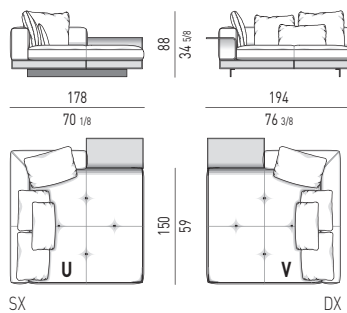

CHAISE-LONGUE SQUARE **LARGE CON FLAP CM 178X194**
CHAISE-LONGUE SQUARE **LARGE WITH FLAP CM 178X194**