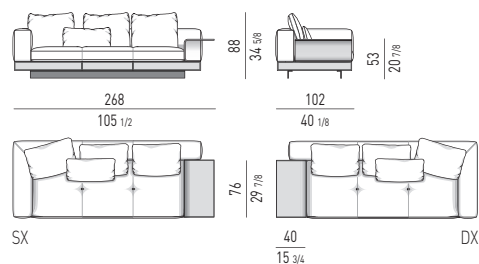

DIVANO CM 252
SOFA CM 252

DIVANI-DAYBED | DAYBED-SOFAS

DIVANO-DAYBED CON FLAP CM 252
DAYBED-SOFA WITH FLAP CM 252

DIVANO CON FLAP CM 200
SOFA WITH FLAP CM 200

DIVANO CON FLAP CM 268
SOFA WITH FLAP CM 268

ELEMENTI TERMINALI | ELEMENTS WITH 1 ARMREST