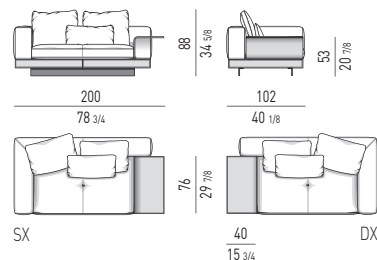

DIVANO CM 252
SOFA CM 252

DIVANI-DAYBED | DAYBED-SOFAS

DIVANO-DAYBED CON FLAP CM 252
DAYBED-SOFA WITH FLAP CM 252

DIVANO CON FLAP CM 200
SOFA WITH FLAP CM 200

DIVANO CON FLAP CM 268
SOFA WITH FLAP CM 268

ELEMENTI TERMINALI | ELEMENTS WITH 1 ARMREST