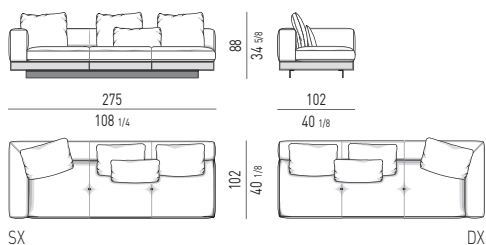

ELEMENTO TERMINALE CM 275
ELEMENT WITH 1 ARMREST CM 275