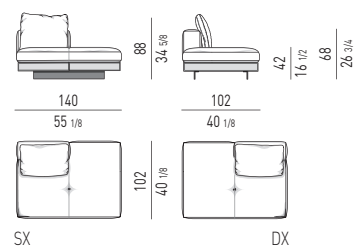

ELEMENTI PENISOLA | OPEN-END ELEMENTS

ELEMENTO PENISOLA CM 140 OPEN-END ELEMENT CM 140