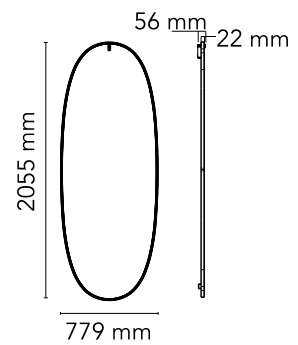

FLOS

F3680064 Polished Aluminium

La Plus Belle

Designed by Philippe Starck, 2019

60W - 2700K

Plus Belle is a mirror with incorporated light sources. The aluminium frame is available in various finishes (brushed gold, brushed copper, polished bronze and brill, and houses high chromatic rendering led light sources (CRI 95) and an optical opal silicone diffuser. The mirror is made of 6 mm extra-clear glass, with a layer of safety and aesthetic film to the rear, and it is fixed to the frame by means of a polycarbonate glazing bead. The Plus Belle mirror is hung from the wall by means of an aesthetic effect hook with a dual magnet fixing device to keep it in position. It is powered by means of a wall-mounted power supply unit or IEC cable and connector socket. The optic sensor command fitted to the mirror or remote 0-10/1-10 V - PUSH - DALI control can be used as a dimmer to adjust the light intensity by 10% to 100% in either direction.

Are you a professional and your project needs consulting and support?

[BOOK AN APPOINTMENT](#)

Main specifications

EAN	8059607005040
Mounting	Wall
Environments	Indoor dry location
Light Source Type	LED
LED type	LED Module
Power (W)	60

Physical

Colour	Polished Aluminium
Net weight (kg)	24.5
Package volume (m3)	0.31
IP internal	20

Download

[Mounting instructions](#)

Ecodesign and Energy Labelling

This product contains a light source of energy efficiency class E