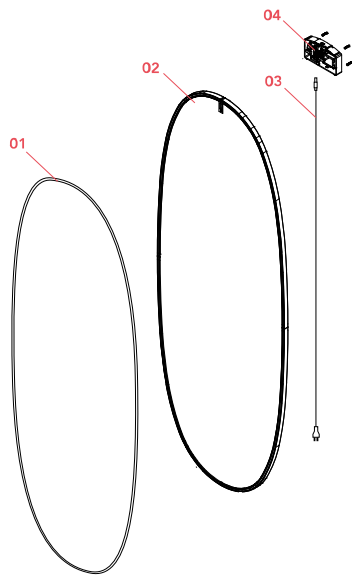

FLOS

F3680064 Polished Aluminium

La Plus Belle

Designed by Philippe Starck, 2019

60W - 2700K

Plus Belle is a mirror with incorporated light sources. The aluminium frame is available in various finishes (brushed gold, brushed copper, polished bronze and brill, and houses high chromatic rendering led light sources (CRI 95) and an optical opal silicone diffuser. The mirror is made of 6 mm extra-clear glass, with a layer of safety and aesthetic film to the rear, and it is fixed to the frame by means of a polycarbonate glazing bead. The Plus Belle mirror is hung from the wall by means of an aesthetic effect hook with a dual magnet fixing device to keep it in position. It is powered by means of a wall-mounted power supply unit or IEC cable and connector socket. The optic sensor command fitted to the mirror or remote 0-10/1-10 V - PUSH - DALI control can be used as a dimmer to adjust the light intensity by 10% to 100% in either direction.

Physical

Colour	Polished Aluminium
Net weight (kg)	24.5
Package volume (m3)	0.31
IP internal	20

Download

[Mounting instructions](#)

Ecodesign and Energy Labelling

This product contains a light source of energy efficiency class E

Replaceable (LED only) light source by a professional

Replaceable control gear by a professional

Photometric

Lighting type	Indirect, Direct
Light distribution	Asymmetric
CCT (K)	2700

Electrical

Insulation class	II
Frequency (Hz)	50/60
Main voltage (Vac)	120-277
LED voltage Vf (Vdc)	null
Driver	Integrated
Dimmable	Yes
Dimming type	Dimmable
Dimming interface	Dimmer Integrated
Plug type	Type C
Batteries inside	No
Charging min time	No

Spare Parts

- | | | |
|-----|------------------------------|-----------|
| 01. | Opal silicone diffuser ring | RF3680100 |
| 02. | Anodized shiny mirror hook | RF3680264 |
| 03. | Electrical mounting assembly | RF3680300 |
| 04. | Anodized shiny power unit | RF3680464 |