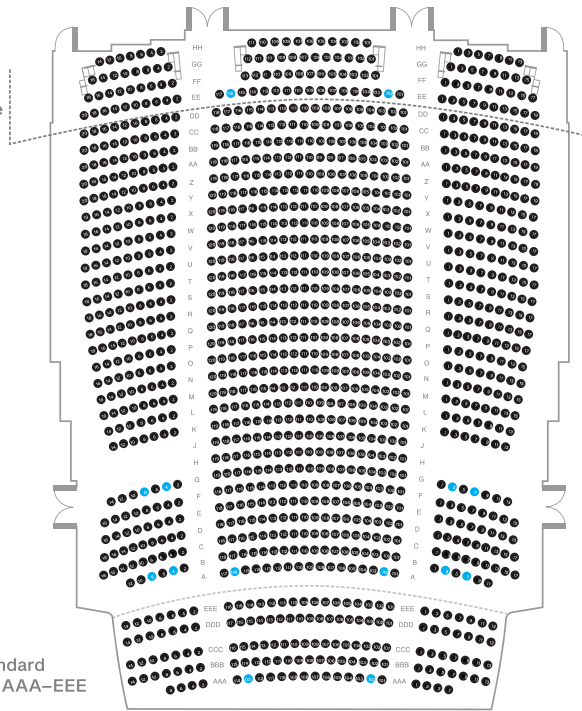

# Wu Tsai Theater, David Geffen Hall

## Orchestra

Indicates approximate overhang of First Tier

Row A is the front row in standard concert configuration. Rows AAA–EEE are not always present.

STAGE

## Hearst Tier 1

- Fixed seat
- Wheelchair-accessible location

Transfer seat locations are also available. Contact the box office for details and locations.

Parterre

## Peggy Rockefeller Tier 3

STAGE

- Fixed seat
- Wheelchair-accessible location

Transfer seat locations are also available.  
Contact the box office for details and locations.