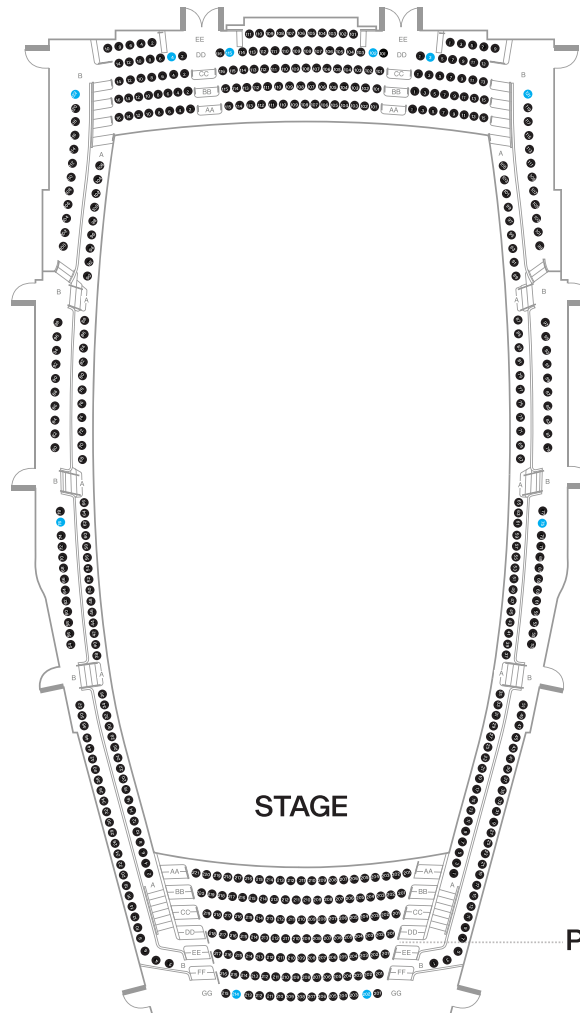

## Orchestra

Indicates approximate overhang of First Tier

Row A is the front row in standard concert configuration. Rows AAA–EEE are not always present.

STAGE

## Hearst Tier 1

- Fixed seat
- Wheelchair-accessible location

Transfer seat locations are also available. Contact the box office for details and locations.

Parterre

## Peggy Rockefeller Tier 3

STAGE

- Fixed seat
- Wheelchair-accessible location

Transfer seat locations are also available.  
Contact the box office for details and locations.