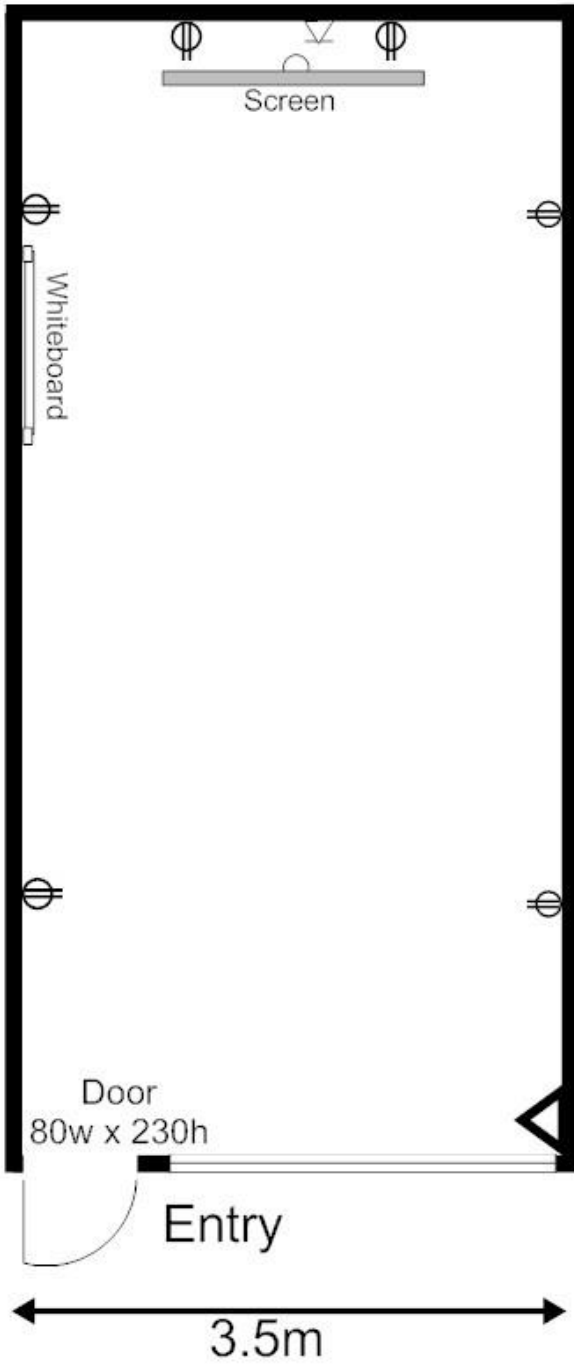

Boardroom 1 or 3

7.1m

- ⊕ Double Power Outlet
- ◁ Phone Jack
- ▽ Lan Outlet