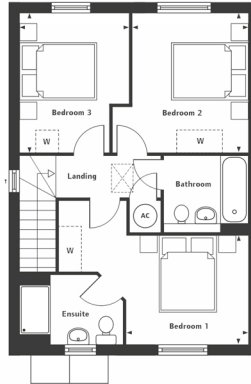

The Beech

Copsewood, Wokingham

Ground floor

Living/dining area - 5.77m x 5.24m

Kitchen - 3.62m x 3.16m

First floor

Bedroom 1 - 4.74m x 2.77m

Bedroom 2 - 3.51m x 3.03m

Bedroom 3 - 3.51m x 2.66m