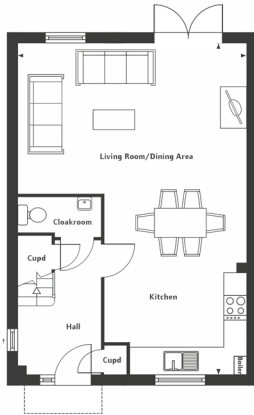

The Beech

Copsewood, Wokingham

Ground floor

Living/dining area - 5.77m x 5.24m

Kitchen - 3.62m x 3.16m

First floor

Bedroom 1 - 4.74m x 2.77m

Bedroom 2 - 3.51m x 3.03m

Bedroom 3 - 3.51m x 2.66m