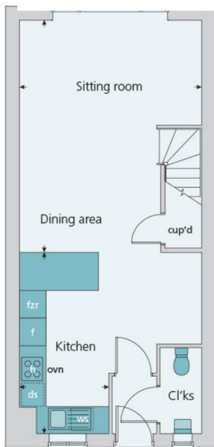

The Amberley

Shinfield Meadows, Wokingham

Ground floor

Living/Dining - 5.48m x 4.33m

Kitchen - 4.25m x 1.87m

Second floor

Bedroom 1 - 3.21m x 2.66m

Bedroom 2 - 4.33m x 2.58m

Study - 3.31m x 1.69m