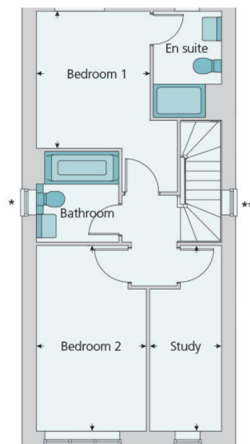

The Amberley

Shinfield Meadows, Wokingham

Ground floor

Living/Dining - 5.48m x 4.33m

Kitchen - 4.25m x 1.87m

Second floor

Bedroom 1 - 3.21m x 2.66m

Bedroom 2 - 4.33m x 2.58m

Study - 3.31m x 1.69m