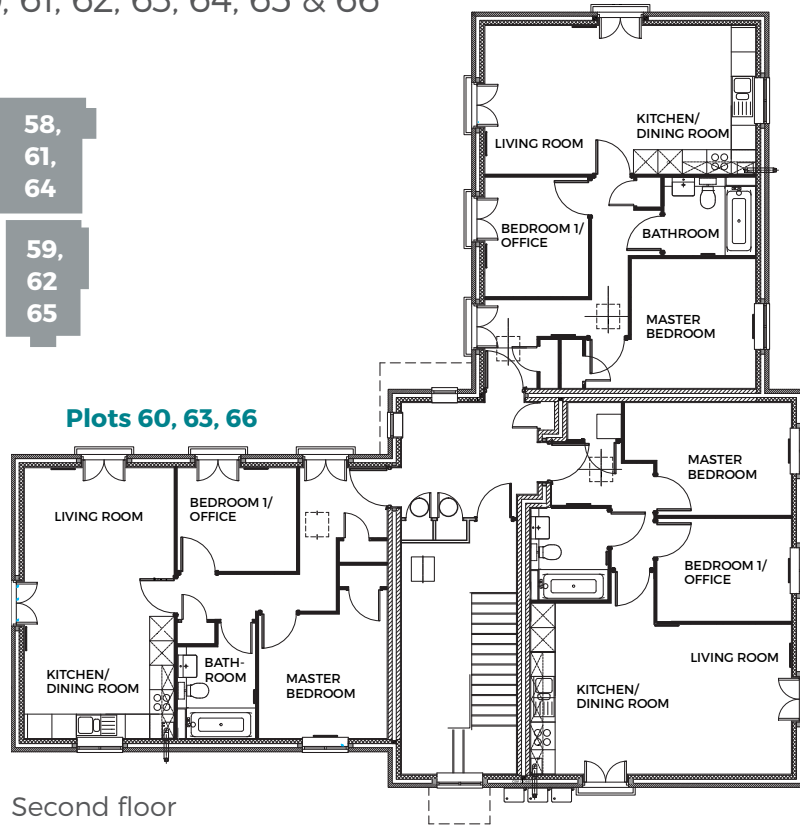

Stortford Fields

2 bedroom apartments

Plots 58, 59, 60, 61, 62, 63, 64, 65 & 66

Second floor

Plots 58, 61, 64

Plots 60, 63, 66

Plots 59, 62, 65

Measurements

Plots 58, 61 & 64

Kitchen/dining room	3.69m x 3.08m
Living room	3.69m x 3.61m
Master bedroom	3.22m x 3.09m
Bedroom 2	2.96m x 2.58m

Plots 59, 62 & 65

Kitchen/dining room	4.24m x 1.95m
Living room	4.50m x 3.72m
Master bedroom	4.14m x 2.79m
Bedroom 2	3.33m x 2.55m

Plots 60, 63 & 66

Kitchen/dining room	3.72m x 3.15m
Living room	3.72m x 3.54m
Master bedroom	3.19m x 2.89m
Bedroom 2	2.96m x 2.58m

Specification includes

- Contemporary kitchen with white coloured wall units and contrasting worktops
- Integrated oven with hob and extractor
- Integrated fridge-freezer and dishwasher
- Free standing washing machine/dryer
- Luxury white bathroom suite with contemporary chrome accessories
- Ceramic wall tiles and floor tiles in bathrooms
- Wooden flooring in living and hallway
- Carpets in the bedrooms.

Any floor plans are a general outline of the layout of the property for guidance only. All measurements are approximate and may vary and any intending purchasers should not rely on them as statements of fact or representations of fact but must satisfy themselves by inspection or otherwise as to their accuracy. Dimensions shown are not intended to be relied upon for installation of appliances or items of furniture or otherwise.

Get in touch

0800 073 0600

buyahome@homegroup.org.uk

www.homegroup.org.uk