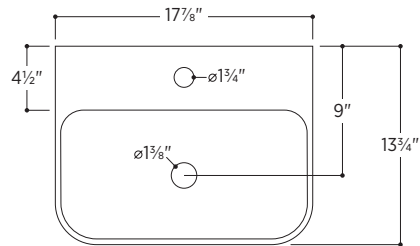

Slim Soft Mini

PSF1814W

17 $\frac{7}{8}$ " W x 13 $\frac{3}{4}$ " D x 4 $\frac{7}{8}$ " H

 Made in Italy

Wall-mounted bathroom sink

White fireclay

Overflow in polished chrome finish

Weight: 22lbs

All measurements are approximate and for comparison only. Please note that these dimensions and specifications are subject to change without notice. Our products must be installed by certified professionals only and according to our installation guide, as well as federal, provincial/state and local building codes and regulations.