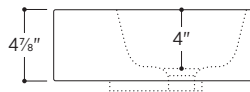

Slim Soft Mini

PSF1814W

17 $\frac{7}{8}$ " W x 13 $\frac{3}{4}$ " D x 4 $\frac{7}{8}$ " H

 Made in Italy

Wall-mounted bathroom sink

White fireclay

Overflow in polished chrome finish

Weight: 22lbs