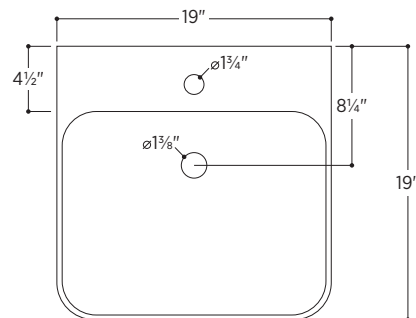

Wall-mounted bathroom sink

White fireclay

Overflow in polished chrome finish

Weight: 25.4lbs

1-hole tap

3-hole tap

Slim Towel Bar *optional*

Brass towel bar easily attaches to underside of sink

Includes overflow ring in matching finish:

-  Polished Chrome
-  White Gloss
-  Brushed Nickel
-  Matte Black

no towel bar

1 towel bar
left side

1 towel bar
right side

2 towel bars
both sides

All measurements are approximate and for comparison only. Please note that these dimensions and specifications are subject to change without notice. Our products must be installed by certified professionals only and according to our installation guide, as well as federal, provincial/state and local building codes and regulations.