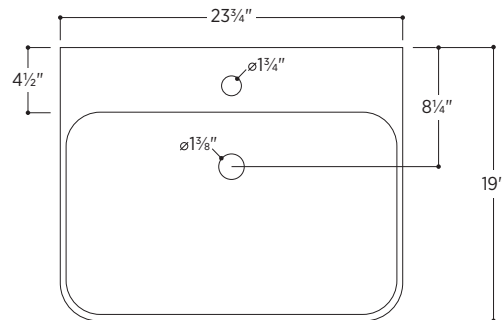

All measurements are approximate and for comparison only. Please note that these dimensions and specifications are subject to change without notice. Our products must be installed by certified professionals only and according to our installation guide, as well as federal, provincial/state and local building codes and regulations.