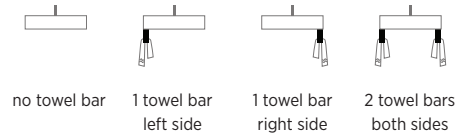

All measurements are approximate and for comparison only. Please note that these dimensions and specifications are subject to change without notice. Our products must be installed by certified professionals only and according to our installation guide, as well as federal, provincial/state and local building codes and regulations.