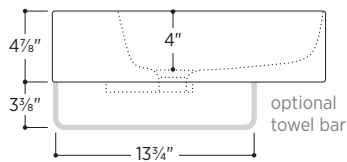

All measurements are approximate and for comparison only. Please note that these dimensions and specifications are subject to change without notice. Our products must be installed by certified professionals only and according to our installation guide, as well as federal, provincial/state and local building codes and regulations.