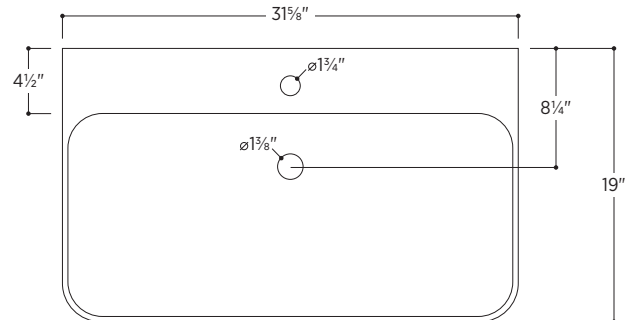

# Slim Soft

PSF3219W

31 $\frac{5}{8}$ " W x 19" D x 4 $\frac{7}{8}$ " H

3 other sizes available

PSF1919W 19" W x 19" D x 4 $\frac{7}{8}$ " H  
 PSF2419W 23 $\frac{3}{4}$ " W x 19" D x 4 $\frac{7}{8}$ " H  
 PSF4019W 39 $\frac{1}{2}$ " W x 19" D x 4 $\frac{7}{8}$ " H

 Made in Italy

Wall-mounted bathroom sink  
 White fireclay  
 Overflow in polished chrome finish  
 Weight: 39.7lbs

 1-hole tap  3-hole tap

### Slim Towel Bar *optional*

Brass towel bar easily attaches to underside of sink  
 Includes overflow ring in matching finish:

-  Polished Chrome
-  White Gloss
-  Brushed Nickel
-  Matte Black

All measurements are approximate and for comparison only. Please note that these dimensions and specifications are subject to change without notice. Our products must be installed by certified professionals only and according to our installation guide, as well as federal, provincial/state and local building codes and regulations.