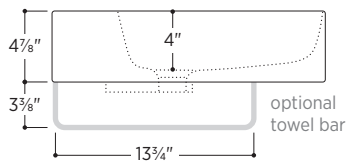

# Slim Soft

PSF3219W

31 $\frac{5}{8}$ " W x 19" D x 4 $\frac{7}{8}$ " H

3 other sizes available

PSF1919W 19" W x 19" D x 4 $\frac{7}{8}$ " H  
 PSF2419W 23 $\frac{3}{4}$ " W x 19" D x 4 $\frac{7}{8}$ " H  
 PSF4019W 39 $\frac{1}{2}$ " W x 19" D x 4 $\frac{7}{8}$ " H

 Made in Italy

Wall-mounted bathroom sink  
 White fireclay  
 Overflow in polished chrome finish  
 Weight: 39.7lbs

 1-hole tap  3-hole tap

### Slim Towel Bar *optional*

Brass towel bar easily attaches to underside of sink  
 Includes overflow ring in matching finish:

-  Polished Chrome
-  White Gloss
-  Brushed Nickel
-  Matte Black

All measurements are approximate and for comparison only. Please note that these dimensions and specifications are subject to change without notice. Our products must be installed by certified professionals only and according to our installation guide, as well as federal, provincial/state and local building codes and regulations.