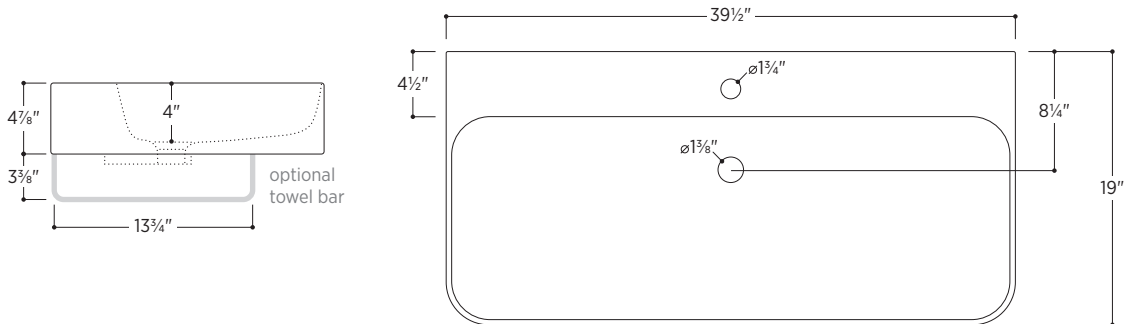

Slim Soft

PSF4019W

39½" W x 19" D x 4⅞" H

3 other sizes available

PSF1919W 19" W x 19" D x 4⅞" H
 PSF2419W 23¾" W x 19" D x 4⅞" H
 PSF3219W 31⅝" W x 19" D x 4⅞" H

 Made in Italy

Wall-mounted bathroom sink
 White fireclay
 Overflow in polished chrome finish
 Weight: 52.9lbs

 1-hole tap  3-hole tap

Slim Towel Bar *optional*

Brass towel bar easily attaches to underside of sink
 Includes overflow ring in matching finish:

-  Polished Chrome
-  White Gloss
-  Brushed Nickel
-  Matte Black