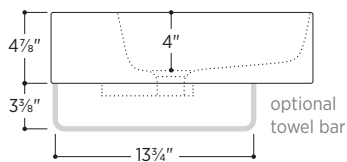

 Made in Italy

Wall-mounted bathroom sink

White fireclay

Overflow in polished chrome finish

Weight: 26.5lbs

1-hole tap

3-hole tap

Slim Towel Bar *optional*

Brass towel bar easily attaches to underside of sink

Includes overflow ring in matching finish:

- Polished Chrome
- White Gloss
- Brushed Nickel
- Matte Black

no towel bar

1 towel bar
left side

1 towel bar
right side

2 towel bars
both sides

All measurements are approximate and for comparison only. Please note that these dimensions and specifications are subject to change without notice. Our products must be installed by certified professionals only and according to our installation guide, as well as federal, provincial/state and local building codes and regulations.