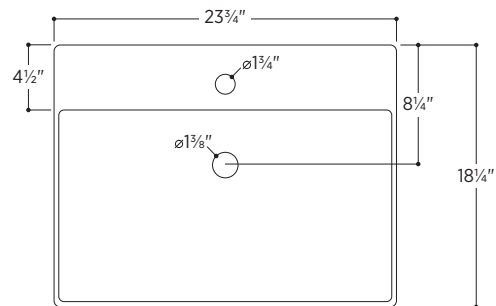

Brass towel bar easily attaches to underside of sink

Includes overflow ring in matching finish:

- Polished Chrome
- White Gloss
- Brushed Nickel
- Matte Black

no towel bar

1 towel bar
left side

1 towel bar
right side

2 towel bars
both sides

All measurements are approximate and for comparison only. Please note that these dimensions and specifications are subject to change without notice. Our products must be installed by certified professionals only and according to our installation guide, as well as federal, provincial/state and local building codes and regulations.