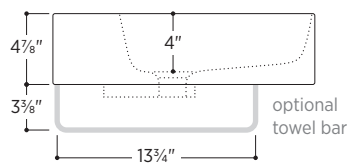

# Slim Square

PSQ2018W

19<sup>7</sup>/<sub>8</sub>" W x 18<sup>1</sup>/<sub>4</sub>" D x 4<sup>7</sup>/<sub>8</sub>" H

4 other sizes available

PSQ2418W	23 <sup>3</sup> / <sub>4</sub> " W x 18 <sup>1</sup> / <sub>4</sub> " D x 4 <sup>7</sup> / <sub>8</sub> " H
PSQ3218W	31 <sup>5</sup> / <sub>8</sub> " W x 18 <sup>1</sup> / <sub>4</sub> " D x 4 <sup>7</sup> / <sub>8</sub> " H
PSQ4018W	39 <sup>1</sup> / <sub>2</sub> " W x 18 <sup>1</sup> / <sub>4</sub> " D x 4 <sup>7</sup> / <sub>8</sub> " H
PSQ4818W	47 <sup>3</sup> / <sub>8</sub> " W x 18 <sup>1</sup> / <sub>4</sub> " D x 4 <sup>7</sup> / <sub>8</sub> " H

 Made in Italy

Wall-mounted bathroom sink

White fireclay

Overflow in polished chrome finish

Weight: 22lbs

1-hole tap

3-hole tap

## Slim Towel Bar *optional*

Brass towel bar easily attaches to underside of sink

Includes overflow ring in matching finish:

-  Polished Chrome
-  White Gloss
-  Brushed Nickel
-  Matte Black

no towel bar

1 towel bar  
left side

1 towel bar  
right side

2 towel bars  
both sides

All measurements are approximate and for comparison only. Please note that these dimensions and specifications are subject to change without notice. Our products must be installed by certified professionals only and according to our installation guide, as well as federal, provincial/state and local building codes and regulations.