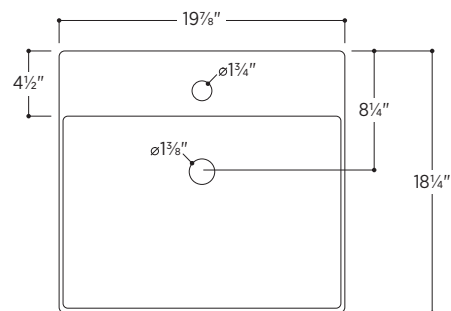

## Slim Towel Bar *optional*

Brass towel bar easily attaches to underside of sink

Includes overflow ring in matching finish:

-  Polished Chrome
-  White Gloss
-  Brushed Nickel
-  Matte Black

no towel bar

1 towel bar  
left side

1 towel bar  
right side

2 towel bars  
both sides

All measurements are approximate and for comparison only. Please note that these dimensions and specifications are subject to change without notice. Our products must be installed by certified professionals only and according to our installation guide, as well as federal, provincial/state and local building codes and regulations.