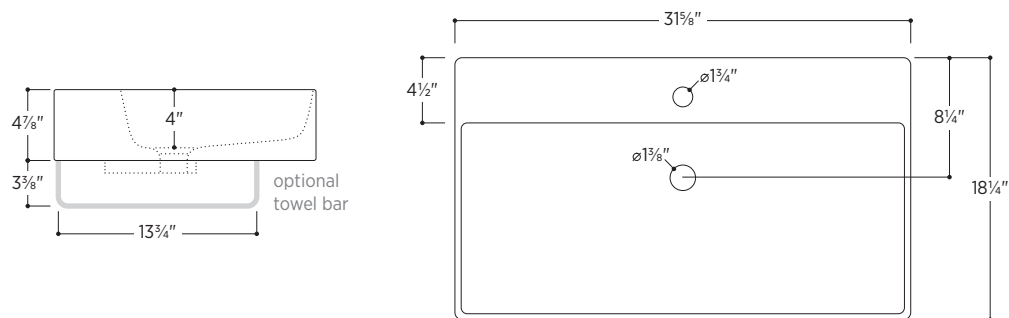

 Made in Italy

Wall-mounted bathroom sink

White fireclay

Overflow in polished chrome finish

Weight: 39.7lbs

1-hole tap

3-hole tap

Slim Towel Bar *optional*

Brass towel bar easily attaches to underside of sink

Includes overflow ring in matching finish:

- Polished Chrome
- White Gloss
- Brushed Nickel
- Matte Black

no towel bar

1 towel bar
left side

1 towel bar
right side

2 towel bars
both sides

All measurements are approximate and for comparison only. Please note that these dimensions and specifications are subject to change without notice. Our products must be installed by certified professionals only and according to our installation guide, as well as federal, provincial/state and local building codes and regulations.