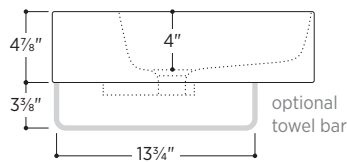

Wall-mounted bathroom sink

White fireclay

Overflow in polished chrome finish

Weight: 55.1lbs

1-hole tap

3-hole tap

Slim Towel Bar *optional*

Brass towel bar easily attaches to underside of sink

Includes overflow ring in matching finish:

- Polished Chrome
- White Gloss
- Brushed Nickel
- Matte Black

no towel bar

1 towel bar
left side

1 towel bar
right side

2 towel bars
both sides

All measurements are approximate and for comparison only. Please note that these dimensions and specifications are subject to change without notice. Our products must be installed by certified professionals only and according to our installation guide, as well as federal, provincial/state and local building codes and regulations.