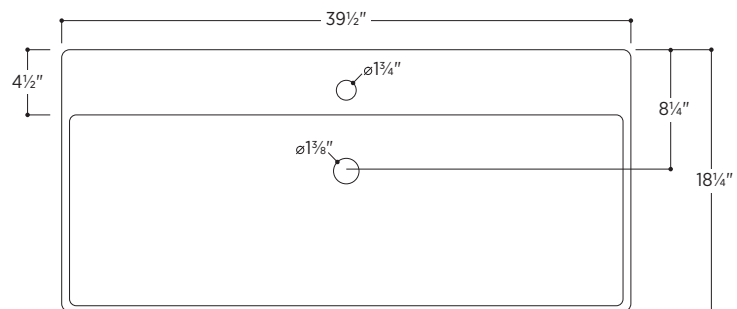

Slim Square

PSQ4018W

39½" W x 18¼" D x 4⅞" H

4 other sizes available

PSQ2018W	19⅞" W x 18¼" D x 4⅞" H
PSQ2418W	23¾" W x 18¼" D x 4⅞" H
PSQ3218W	31⅝" W x 18¼" D x 4⅞" H
PSQ4818W	47⅞" W x 18¼" D x 4⅞" H

 Made in Italy

Wall-mounted bathroom sink

White fireclay

Overflow in polished chrome finish

Weight: 55.1lbs

1-hole tap

3-hole tap

Slim Towel Bar *optional*

Brass towel bar easily attaches to underside of sink

Includes overflow ring in matching finish:

- Polished Chrome
- White Gloss
- Brushed Nickel
- Matte Black

no towel bar

1 towel bar
left side

1 towel bar
right side

2 towel bars
both sides

All measurements are approximate and for comparison only. Please note that these dimensions and specifications are subject to change without notice. Our products must be installed by certified professionals only and according to our installation guide, as well as federal, provincial/state and local building codes and regulations.