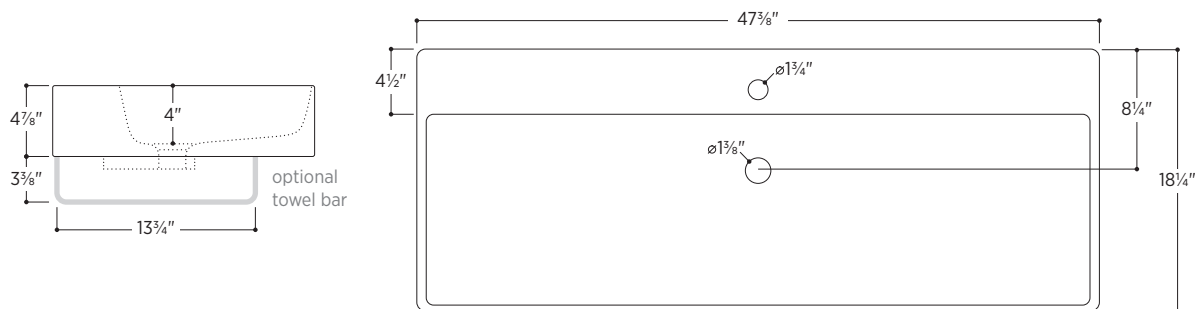

Slim Square

PSQ4818W

47³/₈" W x 18¹/₄" D x 4⁷/₈" H

4 other sizes available

PSQ2018W	19 ⁷ / ₈ " W x 18 ¹ / ₄ " D x 4 ⁷ / ₈ " H
PSQ2418W	23 ³ / ₄ " W x 18 ¹ / ₄ " D x 4 ⁷ / ₈ " H
PSQ3218W	31 ⁵ / ₈ " W x 18 ¹ / ₄ " D x 4 ⁷ / ₈ " H
PSQ4018W	39 ¹ / ₂ " W x 18 ¹ / ₄ " D x 4 ⁷ / ₈ " H

Brass towel bar easily attaches to underside of sink

Includes overflow ring in matching finish:

- Polished Chrome
- White Gloss
- Brushed Nickel
- Matte Black

no towel bar

1 towel bar
left side

1 towel bar
right side

2 towel bars
both sides

All measurements are approximate and for comparison only. Please note that these dimensions and specifications are subject to change without notice. Our products must be installed by certified professionals only and according to our installation guide, as well as federal, provincial/state and local building codes and regulations.