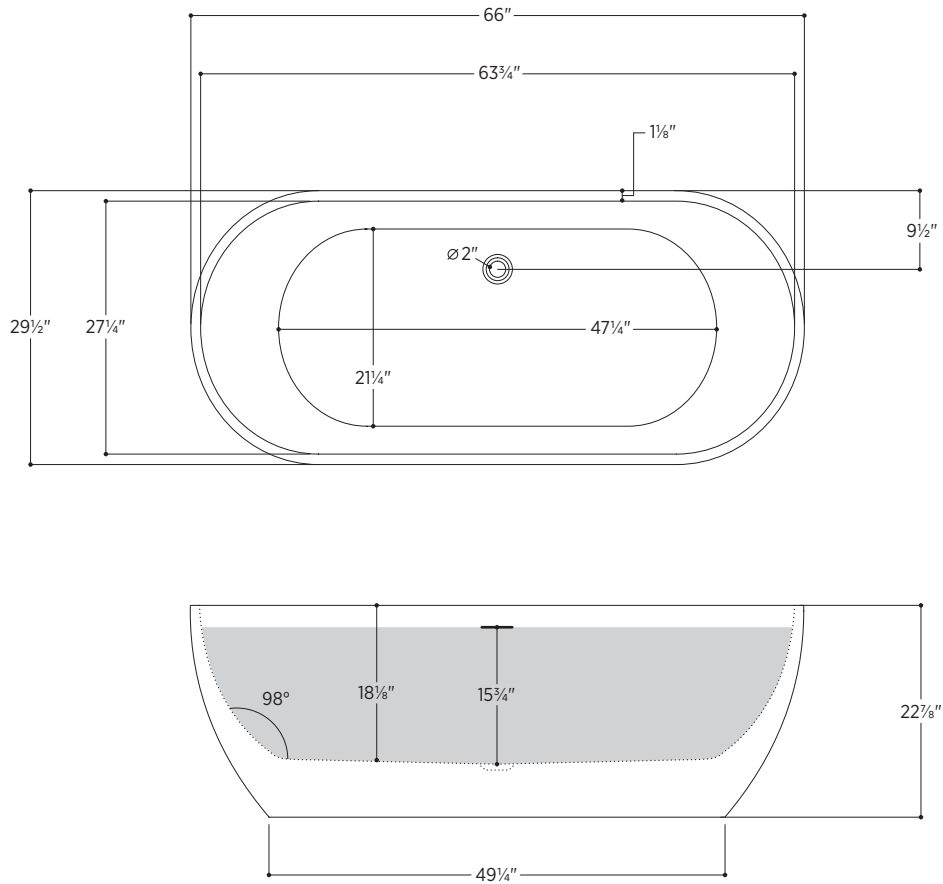

# Venezia

PTVNZ6630

66" L x 29½" W x 22⅞" H

1 other size available

PTVNZ7031 70" L x 30¾" W x 23⅝" H

- Tub Finish  White Gloss
- Drain and Overflow Finish  White  
 Polished Chrome  
 Brushed Nickel  
 Matte Black

- Material Acrylic
- Slope of Backrest 98°
- Water Depth 15¾"
- Capacity 67G
- Weight 85lbs
- Shipping Weight 121lbs

# Venezia

PTVNZ6630

All measurements are approximate and for comparison only. Please note that these dimensions and specifications are subject to change without notice.

Install this product according to the installation guide. Floor support under bath must provide for a minimum of 995lbs (451kg). Installation may vary. Our products must be installed by certified professionals only and according to our installation guide, as well as federal, provincial/state and local building codes and regulations.