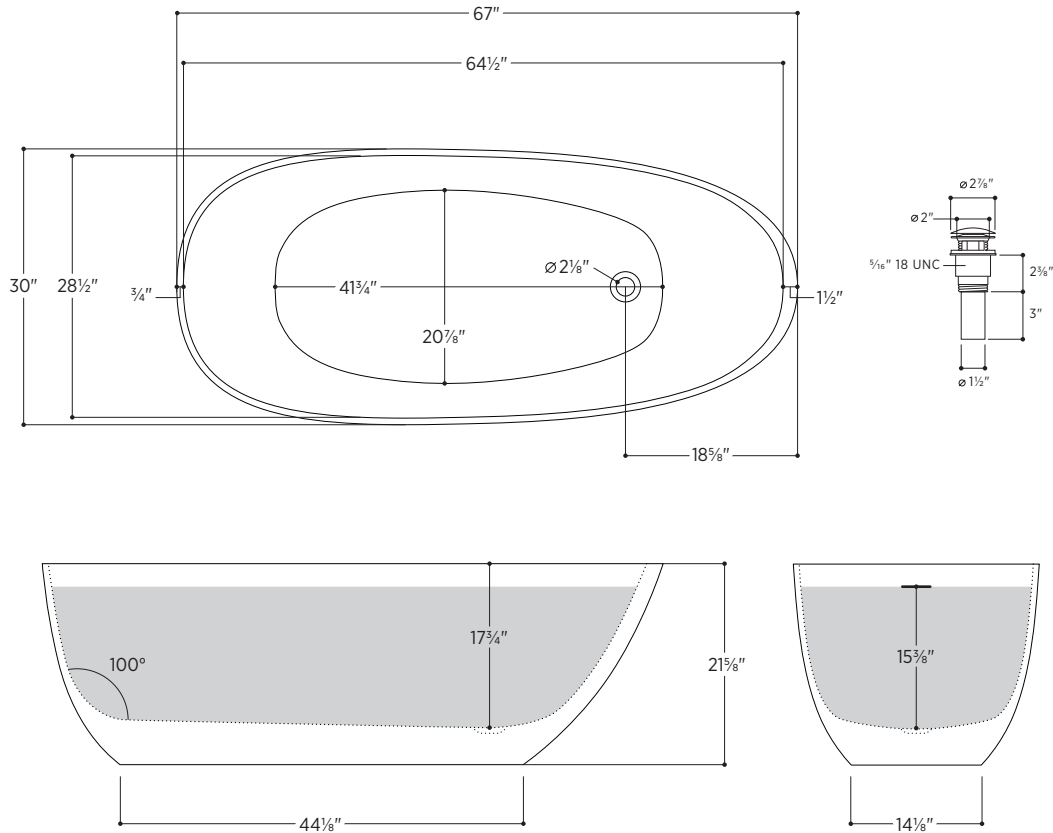

Mandia

PLEMDN6730

67" L x 30" W x 21⁵/₈" H

Tub Finish	<input type="radio"/> White Satin
Drain Finish	<input type="radio"/> Polished Chrome
Material	Eco-Lapistone™
Slope of Backrest	100°
Water Depth	15 ³ / ₈ "
Capacity	81G
Weight	301lbs
Shipping Weight	400lbs

Mandia

PLEMDN6730

All measurements are approximate and for comparison only. Please note that these dimensions and specifications are subject to change without notice.

Install this product according to the installation guide. Floor support under bath must provide for a minimum of 995lbs (451kg). Installation may vary. Our products must be installed by certified professionals only and according to our installation guide, as well as federal, provincial/state and local building codes and regulations.