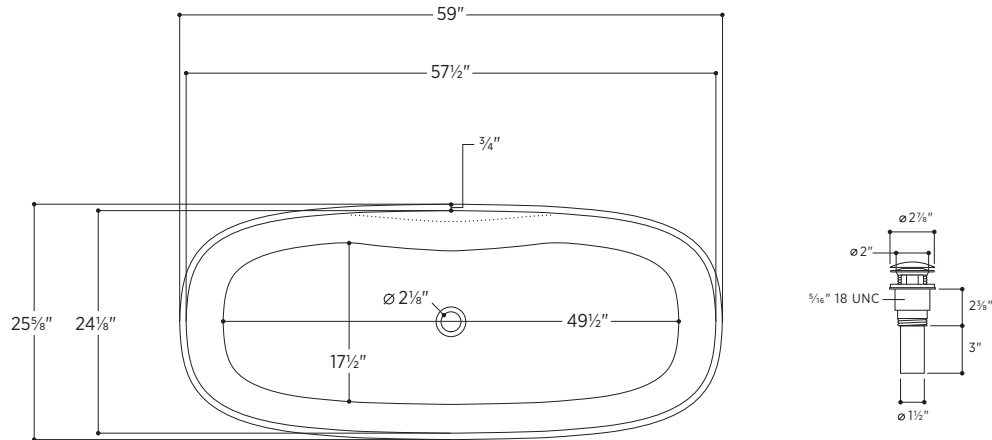

Padova

PLEPDV5926

59" L x 25⁵/₈" W x 21⁷/₈" H

Tub Finish	<input type="radio"/> White Satin
Drain Finish	<input type="radio"/> Polished Chrome
Material	Eco-Lapistone™
Slope of Backrest	100°
Water Depth	14 ³ / ₄ "
Capacity	82G
Weight	165.5lbs
Shipping Weight	249lbs

Padova

PLEPDV5926

All measurements are approximate and for comparison only. Please note that these dimensions and specifications are subject to change without notice.

Install this product according to the installation guide. Floor support under bath must provide for a minimum of 995lbs (451kg). Installation may vary. Our products must be installed by certified professionals only and according to our installation guide, as well as federal, provincial/state and local building codes and regulations.