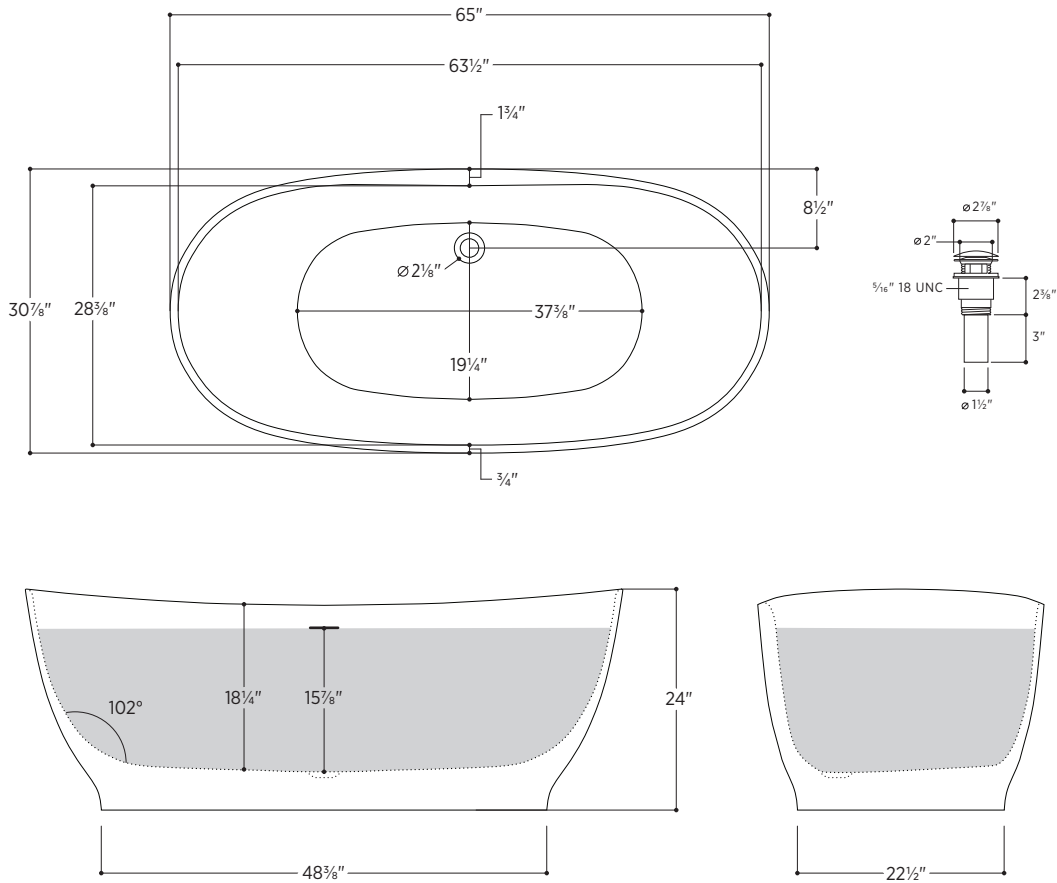

# Vittoria

PLEVRN6531

65" L x 30<sup>7</sup>/<sub>8</sub>" W x 24" H

Tub Finish	<input type="radio"/> White Satin
	<input checked="" type="radio"/> White Satin with Midnight Blue Matte Exterior
Drain Finish	<input type="radio"/> Polished Chrome
Material	Eco-Lapistone™
Slope of Backrest	102°
Water Depth	15 <sup>7</sup> / <sub>8</sub> "
Capacity	82G
Weight	227lbs
Shipping Weight	324lbs

# Vittoria

PLEVRN6531

All measurements are approximate and for comparison only. Please note that these dimensions and specifications are subject to change without notice.

Install this product according to the installation guide. Floor support under bath must provide for a minimum of 995lbs (451kg). Installation may vary. Our products must be installed by certified professionals only and according to our installation guide, as well as federal, provincial/state and local building codes and regulations.