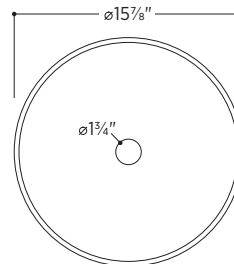

Slim Circle Vessel

PSCV1616

15⁷/₈" W x 15⁷/₈" D x 4⁷/₈" H

 Made in Italy

Vessel bathroom sink

No overflow

Available finishes:

 **W** White

 **MB** Matte Black

Material: Fireclay

Weight: 17.5lbs

5 year warranty for residential use

All measurements are approximate and for comparison only. Please note that these dimensions and specifications are subject to change without notice. Our products must be installed by certified professionals only and according to our installation guide, as well as federal, provincial/state and local building codes and regulations.