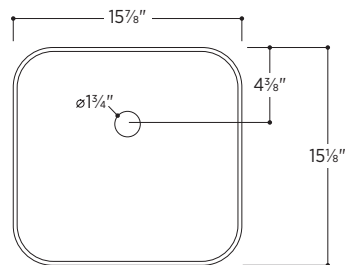

Slim Soft Vessel

PSFV1615

15⁷/₈" W x 15¹/₈" D x 4⁷/₈" H

 Made in Italy

Vessel bathroom sink

No overflow

Available finishes:

W White

MB Matte Black

Material: Fireclay

Weight: 17.5lbs

5 year warranty for residential use

All measurements are approximate and for comparison only. Please note that these dimensions and specifications are subject to change without notice. Our products must be installed by certified professionals only and according to our installation guide, as well as federal, provincial/state and local building codes and regulations.