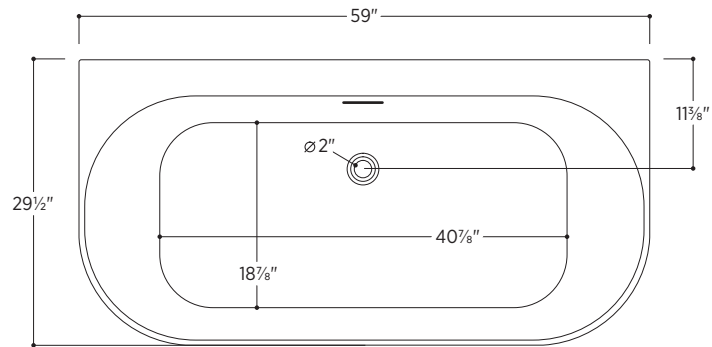

Almeria

PTXALM5930

59" L x 29½" W x 23" H

1 other size available

PTXALM6530 65" L x 29½" W x 23" H

Tub Finish	<input type="radio"/> White Gloss
Drain Finish	<input type="radio"/> Glossy White
Material	Acrylic
Slope of Backrest	120°
Water Depth	14¾"
Capacity	57G
Weight	83.8lbs
Shipping Weight	99.2lbs

Foam Insulation *optional*

- Foam gives an added layer of solidity to the tub
- It reduces the noise level when filling
- It keeps the water warm longer

Almeria

PTXALM5930

All measurements are approximate and for comparison only. Please note that these dimensions and specifications are subject to change without notice.