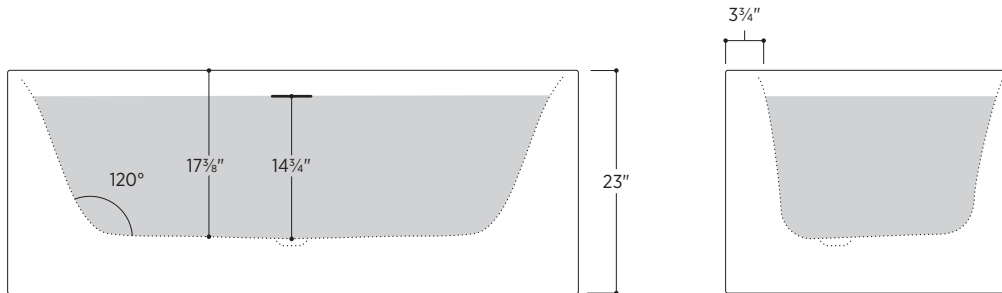

Almeria

PTXALM5930

59" L x 29½" W x 23" H

1 other size available

PTXALM6530 65" L x 29½" W x 23" H

Tub Finish	<input type="radio"/> White Gloss
Drain Finish	<input type="radio"/> Glossy White
Material	Acrylic
Slope of Backrest	120°
Water Depth	14¾"
Capacity	57G
Weight	83.8lbs
Shipping Weight	99.2lbs

Foam Insulation *optional*

- Foam gives an added layer of solidity to the tub
- It reduces the noise level when filling
- It keeps the water warm longer

Almeria

PTXALM5930

All measurements are approximate and for comparison only. Please note that these dimensions and specifications are subject to change without notice.