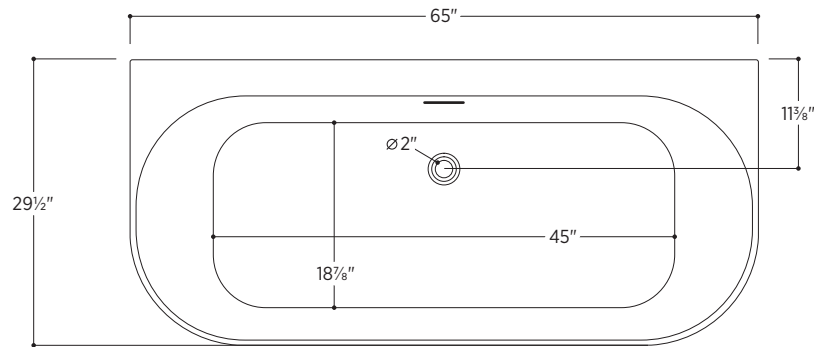

Almeria

PTXALM6530

65" L x 29½" W x 23" H

1 other size available

PTXALM5930 59" L x 29½" W x 23" H

Tub Finish	<input type="radio"/> White Gloss
Drain Finish	<input type="radio"/> Glossy White
Material	Acrylic
Slope of Backrest	120°
Water Depth	14¾"
Capacity	67G
Weight	92.6lbs
Shipping Weight	108lbs

Foam Insulation *optional*

- Foam gives an added layer of solidity to the tub
- It reduces the noise level when filling
- It keeps the water warm longer

Almeria

PTXALM6530

All measurements are approximate and for comparison only. Please note that these dimensions and specifications are subject to change without notice.