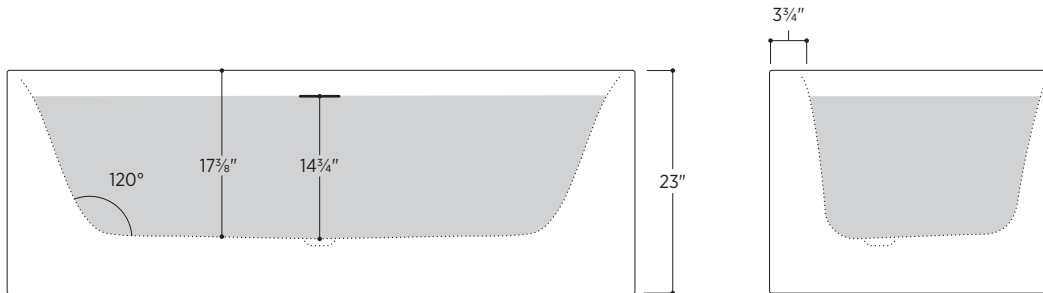

Almeria

PTXALM6530

65" L x 29½" W x 23" H

1 other size available

PTXALM5930 59" L x 29½" W x 23" H

Tub Finish	<input type="radio"/> White Gloss
Drain Finish	<input type="radio"/> Glossy White
Material	Acrylic
Slope of Backrest	120°
Water Depth	14¾"
Capacity	67G
Weight	92.6lbs
Shipping Weight	108lbs

Foam Insulation *optional*

- Foam gives an added layer of solidity to the tub
- It reduces the noise level when filling
- It keeps the water warm longer

Almeria

PTXALM6530

All measurements are approximate and for comparison only. Please note that these dimensions and specifications are subject to change without notice.