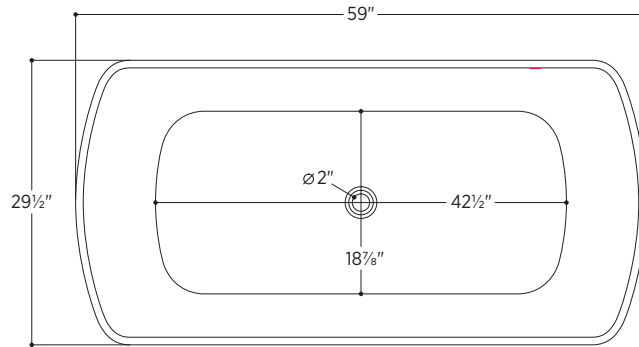

Bilbao

PTXBLB5930

59" L x 29½" W x 24¼" H

2 other sizes available

PTXBLB6732 66⅞" L x 31½" W x 24¼" H

PTXBLB7134 70⅞" L x 33½" W x 24¼" H

Tub Finish	<input type="radio"/> White Gloss
Drain Finish	<input type="radio"/> Glossy White
Material	Acrylic
Slope of Backrest	115°
Water Depth	16"
Capacity	66G
Weight	86lbs
Shipping Weight	101.4lbs

Foam Insulation *optional*

- Foam gives an added layer of solidity to the tub
- It reduces the noise level when filling
- It keeps the water warm longer

Bilbao

PTXBLB5930

All measurements are approximate and for comparison only. Please note that these dimensions and specifications are subject to change without notice.