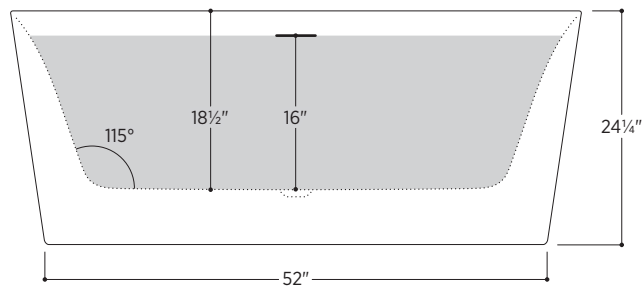

Bilbao

PTXBLB5930

59" L x 29½" W x 24¼" H

2 other sizes available

PTXBLB6732 66⅞" L x 31½" W x 24¼" H

PTXBLB7134 70⅞" L x 33½" W x 24¼" H

Tub Finish	<input type="radio"/> White Gloss
Drain Finish	<input type="radio"/> Glossy White
Material	Acrylic
Slope of Backrest	115°
Water Depth	16"
Capacity	66G
Weight	86lbs
Shipping Weight	101.4lbs

Foam Insulation *optional*

- Foam gives an added layer of solidity to the tub
- It reduces the noise level when filling
- It keeps the water warm longer

Bilbao

PTXBLB5930

All measurements are approximate and for comparison only. Please note that these dimensions and specifications are subject to change without notice.