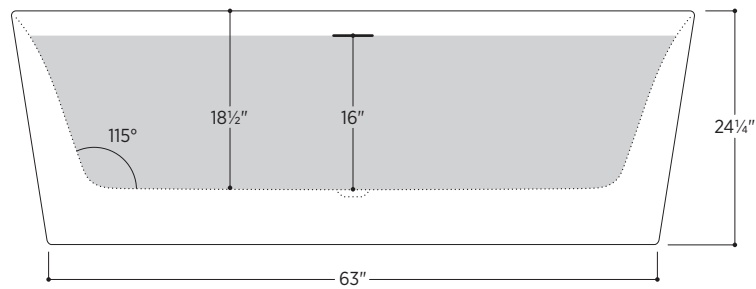

Bilbao

PTXBLB7134

70⁷/₈" L x 33¹/₂" W x 24¹/₄" H

2 other sizes available

PTXBLB5930 59" L x 29¹/₂" W x 24¹/₄" H

PTXBLB6732 66⁷/₈" L x 31¹/₂" W x 24¹/₄" H

Tub Finish	<input type="radio"/> White Gloss
Drain Finish	<input type="radio"/> Glossy White
Material	Acrylic
Slope of Backrest	115°
Water Depth	16"
Capacity	92G
Weight	97lbs
Shipping Weight	112.4lbs

Foam Insulation *optional*

- Foam gives an added layer of solidity to the tub
- It reduces the noise level when filling
- It keeps the water warm longer

Bilbao

PTXBLB7134

All measurements are approximate and for comparison only. Please note that these dimensions and specifications are subject to change without notice.