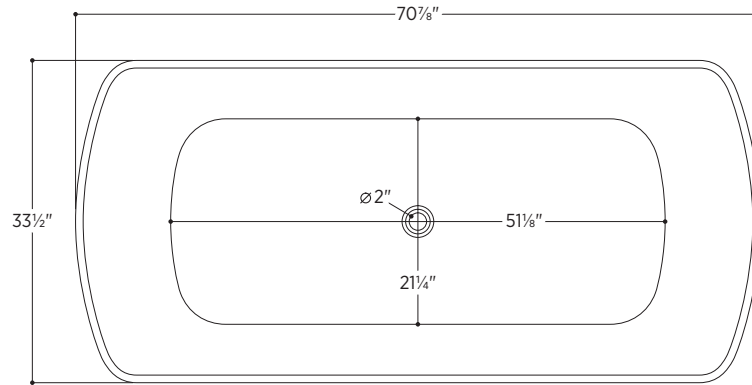

Bilbao

PTXBLB7134

70⁷/₈" L x 33¹/₂" W x 24¹/₄" H

2 other sizes available

PTXBLB5930 59" L x 29¹/₂" W x 24¹/₄" H

PTXBLB6732 66⁷/₈" L x 31¹/₂" W x 24¹/₄" H

Tub Finish	<input type="radio"/> White Gloss
Drain Finish	<input type="radio"/> Glossy White
Material	Acrylic
Slope of Backrest	115°
Water Depth	16"
Capacity	92G
Weight	97lbs
Shipping Weight	112.4lbs

Foam Insulation *optional*

- Foam gives an added layer of solidity to the tub
- It reduces the noise level when filling
- It keeps the water warm longer

Bilbao

PTXBLB7134

All measurements are approximate and for comparison only. Please note that these dimensions and specifications are subject to change without notice.