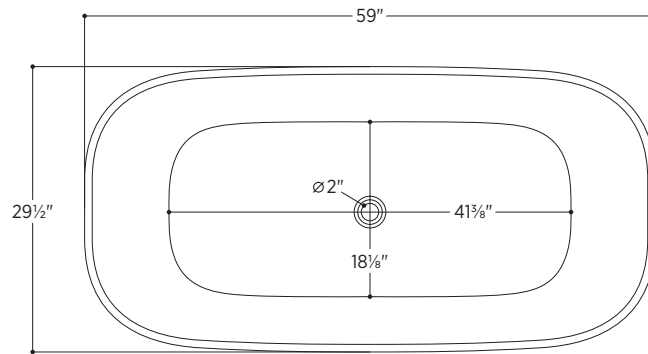

Catalonia

PTXCTL5930

59" L x 29½" W x 23" H

1 other size available

PTXCTL6732 66⅞" L x 31½" W x 23" H

Tub Finish	<input type="radio"/> White Gloss
Drain Finish	<input type="radio"/> Glossy White
Material	Acrylic
Slope of Backrest	105°
Water Depth	14¾"
Capacity	60G
Weight	77.2lbs
Shipping Weight	92.6lbs

Foam Insulation *optional*

- Foam gives an added layer of solidity to the tub
- It reduces the noise level when filling
- It keeps the water warm longer

Catalonia

PTXCTL5930

All measurements are approximate and for comparison only. Please note that these dimensions and specifications are subject to change without notice.