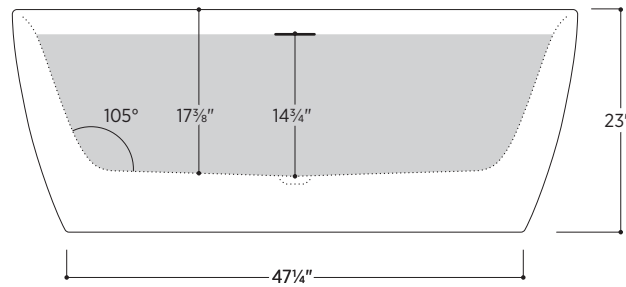

Catalonia

PTXCTL5930

59" L x 29½" W x 23" H

1 other size available

PTXCTL6732 66⅞" L x 31½" W x 23" H

Tub Finish	<input type="radio"/> White Gloss
Drain Finish	<input type="radio"/> Glossy White
Material	Acrylic
Slope of Backrest	105°
Water Depth	14¾"
Capacity	60G
Weight	77.2lbs
Shipping Weight	92.6lbs

Foam Insulation *optional*

- Foam gives an added layer of solidity to the tub
- It reduces the noise level when filling
- It keeps the water warm longer

Catalonia

PTXCTL5930

All measurements are approximate and for comparison only. Please note that these dimensions and specifications are subject to change without notice.