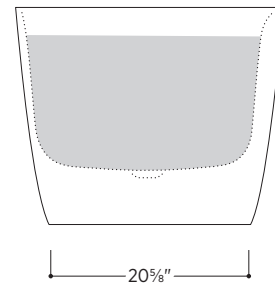

Treviso

PLETRV6328

63½" L x 27½" W x 22⅞" H

Tub Finish	<input type="radio"/> White Satin
Drain Finish	<input type="radio"/> Polished Chrome
Material	Eco-Lapistone™
Slope of Backrest	110°
Water Depth	14¼"
Capacity	64G
Weight	179lbs
Shipping Weight	289lbs

Treviso

PLETRV6328

All measurements are approximate and for comparison only. Please note that these dimensions and specifications are subject to change without notice.

Install this product according to the installation guide. Floor support under bath must provide for a minimum of 995lbs (451kg). Installation may vary. Our products must be installed by certified professionals only and according to our installation guide, as well as federal, provincial/state and local building codes and regulations.