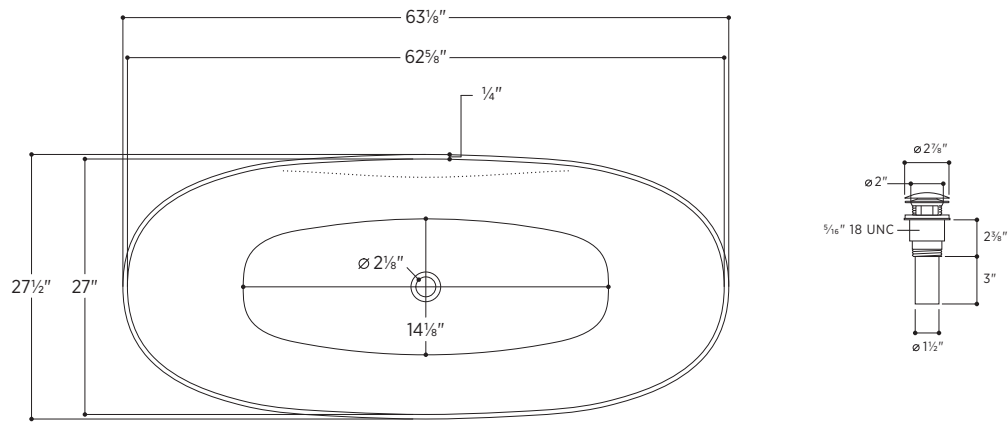

Treviso

PLETRV6328

63½" L x 27½" W x 22⅞" H

Tub Finish	<input type="radio"/> White Satin
Drain Finish	<input type="radio"/> Polished Chrome
Material	Eco-Lapistone™
Slope of Backrest	110°
Water Depth	14¼"
Capacity	64G
Weight	179lbs
Shipping Weight	289lbs

Treviso

PLETRV6328

All measurements are approximate and for comparison only. Please note that these dimensions and specifications are subject to change without notice.

Install this product according to the installation guide. Floor support under bath must provide for a minimum of 995lbs (451kg). Installation may vary. Our products must be installed by certified professionals only and according to our installation guide, as well as federal, provincial/state and local building codes and regulations.