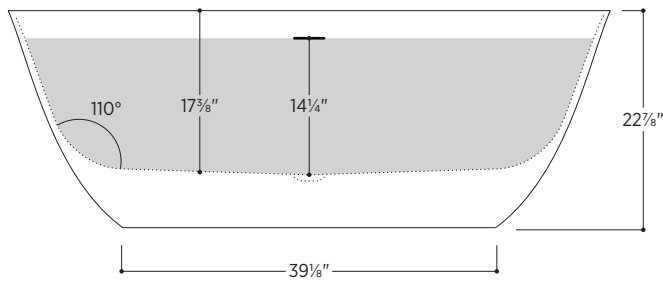

Treviso

PLETRV6328

63½" L x 27½" W x 22⅞" H

Tub Finish	<input type="radio"/> White Satin
Drain Finish	<input type="radio"/> Polished Chrome
Material	Eco-Lapistone™
Slope of Backrest	110°
Water Depth	14¼"
Capacity	64G
Weight	179lbs
Shipping Weight	289lbs

Treviso

PLETRV6328

All measurements are approximate and for comparison only. Please note that these dimensions and specifications are subject to change without notice.

Install this product according to the installation guide. Floor support under bath must provide for a minimum of 995lbs (451kg). Installation may vary. Our products must be installed by certified professionals only and according to our installation guide, as well as federal, provincial/state and local building codes and regulations.