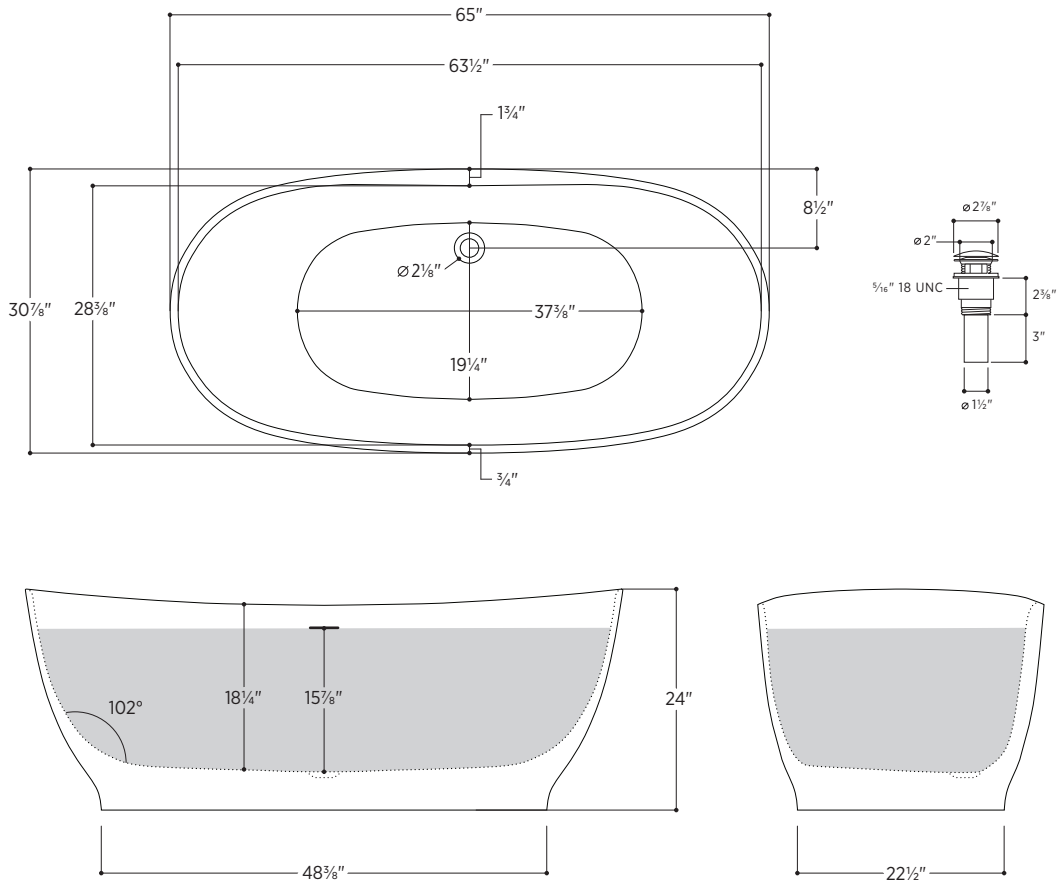

Vittoria

PLEVRN6531

65" L x 30⁷/₈" W x 24" H

1 other size available

PLEVRN5930 59" L x 29⁷/₈" W x 23³/₈" H

Tub Finish	<input type="radio"/> White Satin
	<input checked="" type="radio"/> White Satin with Midnight Blue Matte Exterior
Drain Finish	<input type="radio"/> Polished Chrome
Material	Eco-Lapistone™
Slope of Backrest	102°
Water Depth	15 ⁷ / ₈ "
Capacity	82G
Weight	227lbs
Shipping Weight	324lbs

 Made in Italy

Vittoria

PLEVRN6531

All measurements are approximate and for comparison only. Please note that these dimensions and specifications are subject to change without notice.

Install this product according to the installation guide. Floor support under bath must provide for a minimum of 995lbs (451kg). Installation may vary. Our products must be installed by certified professionals only and according to our installation guide, as well as federal, provincial/state and local building codes and regulations.