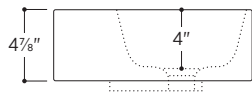

Slim Soft Mini

PSF1814W

17 $\frac{7}{8}$ " W x 13 $\frac{3}{4}$ " D x 4 $\frac{7}{8}$ " H

 Made in Italy

Wall-mounted bathroom sink

White fireclay

Overflow in polished chrome finish

Weight: 22lbs