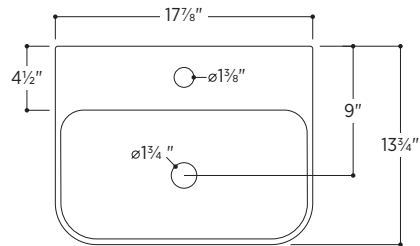

Slim Soft Mini

PSF1814W

17 $\frac{7}{8}$ " W x 13 $\frac{3}{4}$ " D x 4 $\frac{7}{8}$ " H

 Made in Italy

Wall-mounted bathroom sink

White fireclay

Overflow in polished chrome finish

Weight: 22lbs

All measurements are approximate and for comparison only. Please note that these dimensions and specifications are subject to change without notice. Our products must be installed by certified professionals only and according to our installation guide, as well as federal, provincial/state and local building codes and regulations.