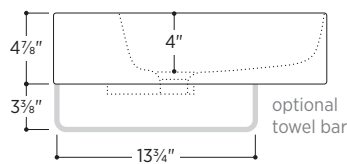

Wall-mounted bathroom sink

White fireclay

Overflow in polished chrome finish

Weight: 25.4lbs

1-hole tap

3-hole tap

Slim Towel Bar *optional*

Brass towel bar easily attaches to underside of sink

Includes overflow ring in matching finish:

-  Polished Chrome
-  White Gloss
-  Brushed Nickel
-  Matte Black

no towel bar

1 towel bar
left side

1 towel bar
right side

2 towel bars
both sides

All measurements are approximate and for comparison only. Please note that these dimensions and specifications are subject to change without notice. Our products must be installed by certified professionals only and according to our installation guide, as well as federal, provincial/state and local building codes and regulations.