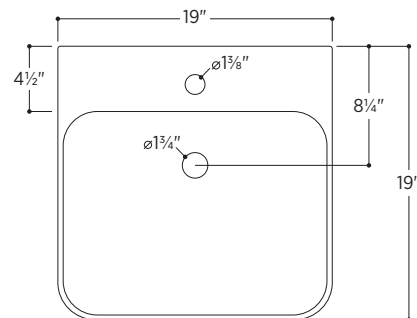

Wall-mounted bathroom sink

White fireclay

Overflow in polished chrome finish

Weight: 25.4lbs

1-hole tap

3-hole tap

Slim Towel Bar *optional*

Brass towel bar easily attaches to underside of sink

Includes overflow ring in matching finish:

-  Polished Chrome
-  White Gloss
-  Brushed Nickel
-  Matte Black

no towel bar

1 towel bar
left side

1 towel bar
right side

2 towel bars
both sides

All measurements are approximate and for comparison only. Please note that these dimensions and specifications are subject to change without notice. Our products must be installed by certified professionals only and according to our installation guide, as well as federal, provincial/state and local building codes and regulations.