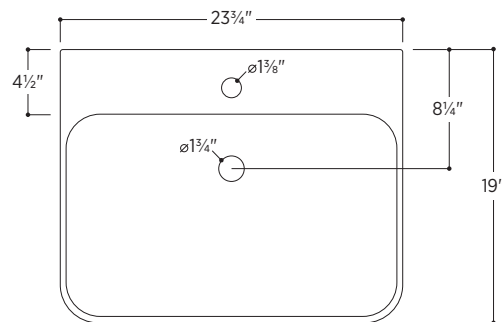

# Slim Soft

PSF2419W

23<sup>3</sup>/<sub>4</sub>" W x 19" D x 4<sup>7</sup>/<sub>8</sub>" H

3 other sizes available

PSF1919W	19" W x 19" D x 4 <sup>7</sup> / <sub>8</sub> " H
PSF3219W	31 <sup>5</sup> / <sub>8</sub> " W x 19" D x 4 <sup>7</sup> / <sub>8</sub> " H
PSF4019W	39 <sup>1</sup> / <sub>2</sub> " W x 19" D x 4 <sup>7</sup> / <sub>8</sub> " H

 Made in Italy

Wall-mounted bathroom sink  
 White fireclay  
 Overflow in polished chrome finish  
 Weight: 28.7lbs

### Slim Towel Bar *optional*

Brass towel bar easily attaches to underside of sink  
 Includes overflow ring in matching finish:

-  Polished Chrome
-  White Gloss
-  Brushed Nickel
-  Matte Black

All measurements are approximate and for comparison only. Please note that these dimensions and specifications are subject to change without notice. Our products must be installed by certified professionals only and according to our installation guide, as well as federal, provincial/state and local building codes and regulations.