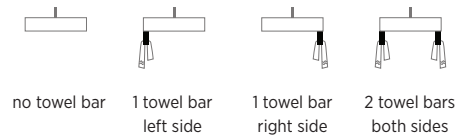

# Slim Soft

PSF2419W

23<sup>3</sup>/<sub>4</sub>" W x 19" D x 4<sup>7</sup>/<sub>8</sub>" H

3 other sizes available

PSF1919W	19" W x 19" D x 4 <sup>7</sup> / <sub>8</sub> " H
PSF3219W	31 <sup>5</sup> / <sub>8</sub> " W x 19" D x 4 <sup>7</sup> / <sub>8</sub> " H
PSF4019W	39 <sup>1</sup> / <sub>2</sub> " W x 19" D x 4 <sup>7</sup> / <sub>8</sub> " H

 Made in Italy

Wall-mounted bathroom sink  
 White fireclay  
 Overflow in polished chrome finish  
 Weight: 28.7lbs

### Slim Towel Bar *optional*

Brass towel bar easily attaches to underside of sink  
 Includes overflow ring in matching finish:

-  Polished Chrome
-  White Gloss
-  Brushed Nickel
-  Matte Black

All measurements are approximate and for comparison only. Please note that these dimensions and specifications are subject to change without notice. Our products must be installed by certified professionals only and according to our installation guide, as well as federal, provincial/state and local building codes and regulations.