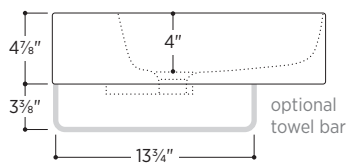

# Slim Soft

PSF2419W

23<sup>3</sup>/<sub>4</sub>" W x 19" D x 4<sup>7</sup>/<sub>8</sub>" H

3 other sizes available

PSF1919W	19" W x 19" D x 4 <sup>7</sup> / <sub>8</sub> " H
PSF3219W	31 <sup>5</sup> / <sub>8</sub> " W x 19" D x 4 <sup>7</sup> / <sub>8</sub> " H
PSF4019W	39 <sup>1</sup> / <sub>2</sub> " W x 19" D x 4 <sup>7</sup> / <sub>8</sub> " H

 Made in Italy

Wall-mounted bathroom sink  
 White fireclay  
 Overflow in polished chrome finish  
 Weight: 28.7lbs

### Slim Towel Bar *optional*

Brass towel bar easily attaches to underside of sink  
 Includes overflow ring in matching finish:

-  Polished Chrome
-  White Gloss
-  Brushed Nickel
-  Matte Black

All measurements are approximate and for comparison only. Please note that these dimensions and specifications are subject to change without notice. Our products must be installed by certified professionals only and according to our installation guide, as well as federal, provincial/state and local building codes and regulations.