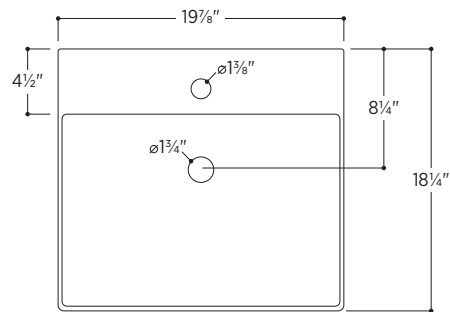

Slim Square

PSQ2018W

19⁷/₈" W x 18¹/₄" D x 4⁷/₈" H

4 other sizes available

PSQ2418W	23 ³ / ₄ " W x 18 ¹ / ₄ " D x 4 ⁷ / ₈ " H
PSQ3218W	31 ⁵ / ₈ " W x 18 ¹ / ₄ " D x 4 ⁷ / ₈ " H
PSQ4018W	39 ¹ / ₂ " W x 18 ¹ / ₄ " D x 4 ⁷ / ₈ " H
PSQ4818W	47 ³ / ₈ " W x 18 ¹ / ₄ " D x 4 ⁷ / ₈ " H

Brass towel bar easily attaches to underside of sink

Includes overflow ring in matching finish:

-  Polished Chrome
-  White Gloss
-  Brushed Nickel
-  Matte Black

no towel bar

1 towel bar
left side

1 towel bar
right side

2 towel bars
both sides

All measurements are approximate and for comparison only. Please note that these dimensions and specifications are subject to change without notice. Our products must be installed by certified professionals only and according to our installation guide, as well as federal, provincial/state and local building codes and regulations.