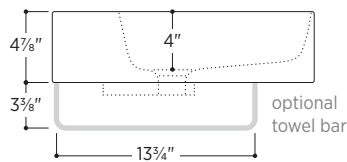

 Made in Italy

Wall-mounted bathroom sink

White fireclay

Overflow in polished chrome finish

Weight: 55.1lbs

1-hole tap

3-hole tap

## Slim Towel Bar *optional*

Brass towel bar easily attaches to underside of sink

Includes overflow ring in matching finish:

- Polished Chrome
- White Gloss
- Brushed Nickel
- Matte Black

no towel bar

1 towel bar  
left side

1 towel bar  
right side

2 towel bars  
both sides

All measurements are approximate and for comparison only. Please note that these dimensions and specifications are subject to change without notice. Our products must be installed by certified professionals only and according to our installation guide, as well as federal, provincial/state and local building codes and regulations.