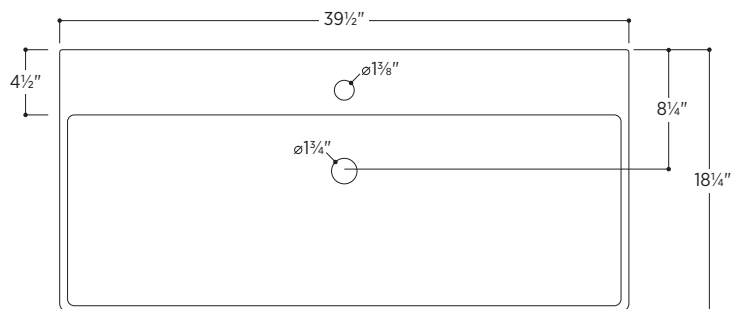

# Slim Square

PSQ4018W

39½" W x 18¼" D x 4⅞" H

4 other sizes available

|          |                         |
|----------|-------------------------|
| PSQ2018W | 19⅞" W x 18¼" D x 4⅞" H |
| PSQ2418W | 23¾" W x 18¼" D x 4⅞" H |
| PSQ3218W | 31⅝" W x 18¼" D x 4⅞" H |
| PSQ4818W | 47⅞" W x 18¼" D x 4⅞" H |

## Slim Towel Bar *optional*

Brass towel bar easily attaches to underside of sink

Includes overflow ring in matching finish:

- Polished Chrome
- White Gloss
- Brushed Nickel
- Matte Black

no towel bar

1 towel bar  
left side

1 towel bar  
right side

2 towel bars  
both sides

All measurements are approximate and for comparison only. Please note that these dimensions and specifications are subject to change without notice. Our products must be installed by certified professionals only and according to our installation guide, as well as federal, provincial/state and local building codes and regulations.