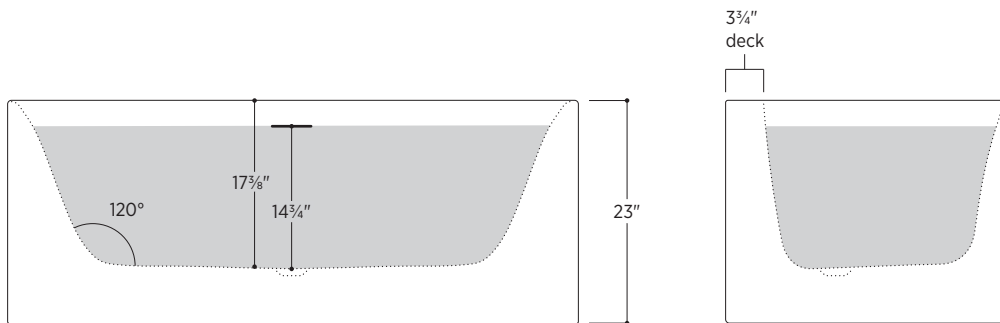

Almeria

PTXALM5930

59" L x 29½" W x 23" H

1 other size available

PTXALM6530 65" L x 29½" W x 23" H

Tub Finish	<input type="radio"/> White Gloss
Drain Finish	<input type="radio"/> Glossy White
Material	Acrylic
Slope of Backrest	120°
Water Depth	14¾"
Capacity	57G
Weight	83.8lbs
Shipping Weight	99.2lbs

Foam Insulation *optional*

- Foam gives an added layer of solidity to the tub
- It reduces the noise level when filling
- It keeps the water warm longer

Almeria

PTXALM5930

All measurements are approximate and for comparison only. Please note that these dimensions and specifications are subject to change without notice.