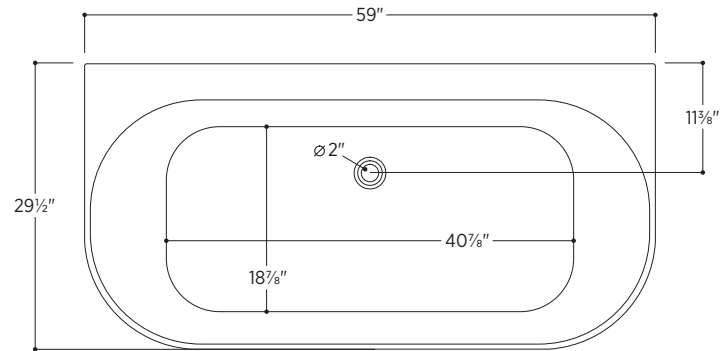

Almeria

PTXALM5930

59" L x 29½" W x 23" H

1 other size available

PTXALM6530 65" L x 29½" W x 23" H

Tub Finish	<input type="radio"/> White Gloss
Drain Finish	<input type="radio"/> Glossy White
Material	Acrylic
Slope of Backrest	120°
Water Depth	14¾"
Capacity	57G
Weight	83.8lbs
Shipping Weight	99.2lbs

Foam Insulation *optional*

- Foam gives an added layer of solidity to the tub
- It reduces the noise level when filling
- It keeps the water warm longer

Almeria

PTXALM5930

All measurements are approximate and for comparison only. Please note that these dimensions and specifications are subject to change without notice.