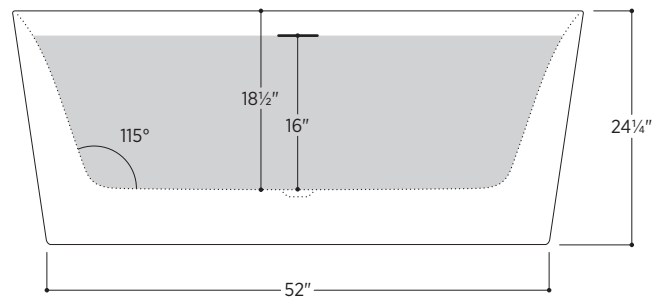

Bilbao

PTXBLB5930

59" L x 29½" W x 24¼" H

2 other sizes available

PTXBLB6732 66⅞" L x 31½" W x 24¼" H

PTXBLB7134 70⅞" L x 33½" W x 24¼" H

Tub Finish	<input type="radio"/> White Gloss
Drain Finish	<input type="radio"/> Glossy White
Material	Acrylic
Slope of Backrest	115°
Water Depth	16"
Capacity	66G
Weight	86lbs
Shipping Weight	101.4lbs

Foam Insulation *optional*

- Foam gives an added layer of solidity to the tub
- It reduces the noise level when filling
- It keeps the water warm longer

Bilbao

PTXBLB5930

All measurements are approximate and for comparison only. Please note that these dimensions and specifications are subject to change without notice.