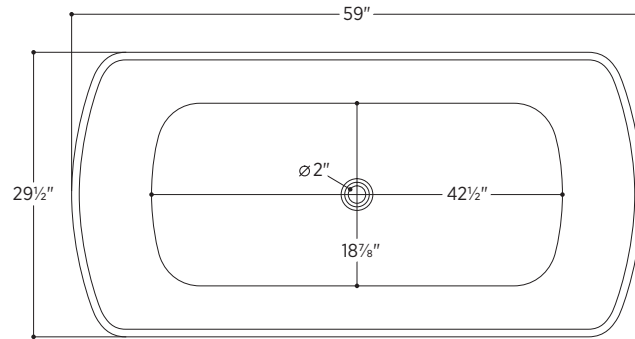

Bilbao

PTXBLB5930

59" L x 29½" W x 24¼" H

2 other sizes available

PTXBLB6732 66⅞" L x 31½" W x 24¼" H

PTXBLB7134 70⅞" L x 33½" W x 24¼" H

Tub Finish	<input type="radio"/> White Gloss
Drain Finish	<input type="radio"/> Glossy White
Material	Acrylic
Slope of Backrest	115°
Water Depth	16"
Capacity	66G
Weight	86lbs
Shipping Weight	101.4lbs

Foam Insulation *optional*

- Foam gives an added layer of solidity to the tub
- It reduces the noise level when filling
- It keeps the water warm longer

Bilbao

PTXBLB5930

All measurements are approximate and for comparison only. Please note that these dimensions and specifications are subject to change without notice.