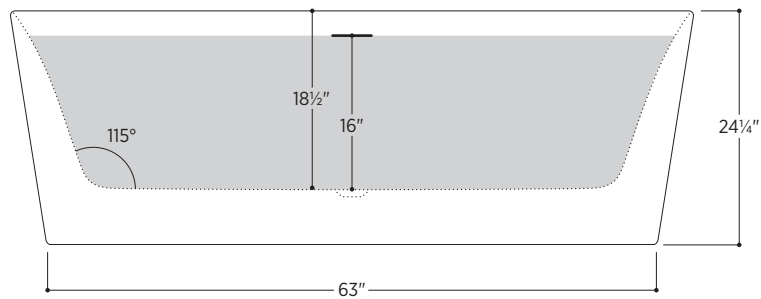

# Bilbao

PTXBLB7134

70<sup>7</sup>/<sub>8</sub>" L x 33<sup>1</sup>/<sub>2</sub>" W x 24<sup>1</sup>/<sub>4</sub>" H

2 other sizes available

PTXBLB5930 59" L x 29<sup>1</sup>/<sub>2</sub>" W x 24<sup>1</sup>/<sub>4</sub>" H

PTXBLB6732 66<sup>7</sup>/<sub>8</sub>" L x 31<sup>1</sup>/<sub>2</sub>" W x 24<sup>1</sup>/<sub>4</sub>" H

Tub Finish	<input type="radio"/> White Gloss
Drain Finish	<input type="radio"/> Glossy White
Material	Acrylic
Slope of Backrest	115°
Water Depth	16"
Capacity	92G
Weight	97lbs
Shipping Weight	112.4lbs

### Foam Insulation *optional*

- Foam gives an added layer of solidity to the tub
- It reduces the noise level when filling
- It keeps the water warm longer

# Bilbao

PTXBLB7134

All measurements are approximate and for comparison only. Please note that these dimensions and specifications are subject to change without notice.

Install this product according to the installation guide. Floor support under bath must provide for a minimum of 995lbs. Installation may vary. Our products must be installed by certified professionals only and according to our installation guide, as well as federal, provincial/state and local building codes and regulations.