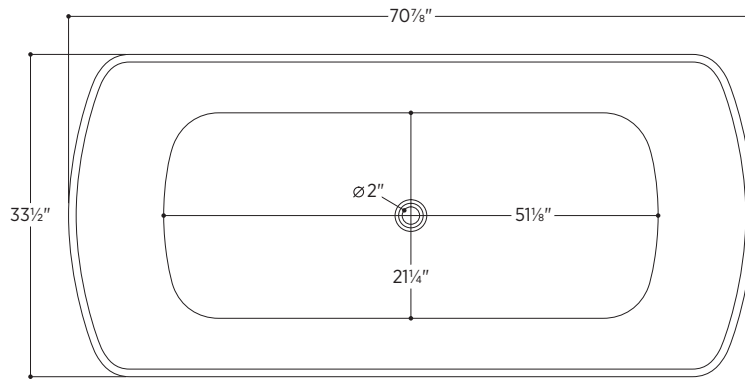

# Bilbao

PTXBLB7134

70<sup>7</sup>/<sub>8</sub>" L x 33<sup>1</sup>/<sub>2</sub>" W x 24<sup>1</sup>/<sub>4</sub>" H

2 other sizes available

PTXBLB5930 59" L x 29<sup>1</sup>/<sub>2</sub>" W x 24<sup>1</sup>/<sub>4</sub>" H

PTXBLB6732 66<sup>7</sup>/<sub>8</sub>" L x 31<sup>1</sup>/<sub>2</sub>" W x 24<sup>1</sup>/<sub>4</sub>" H

Tub Finish	<input type="radio"/> White Gloss
Drain Finish	<input type="radio"/> Glossy White
Material	Acrylic
Slope of Backrest	115°
Water Depth	16"
Capacity	92G
Weight	97lbs
Shipping Weight	112.4lbs

# Bilbao

PTXBLB7134

All measurements are approximate and for comparison only. Please note that these dimensions and specifications are subject to change without notice.

Install this product according to the installation guide. Floor support under bath must provide for a minimum of 995lbs. Installation may vary. Our products must be installed by certified professionals only and according to our installation guide, as well as federal, provincial/state and local building codes and regulations.