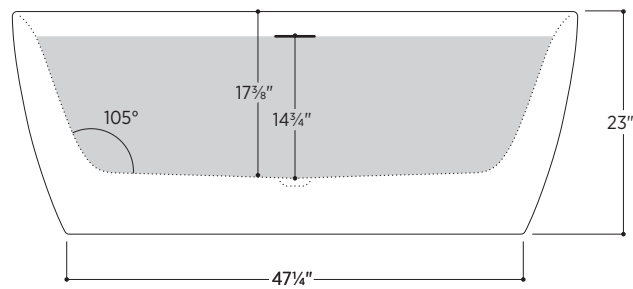

Catalonia

PTXCTL5930

59" L x 29½" W x 23" H

1 other size available

PTXCTL6732 66⅞" L x 31½" W x 23" H

Tub Finish	<input type="radio"/> White Gloss
Drain Finish	<input type="radio"/> Glossy White
Material	Acrylic
Slope of Backrest	105°
Water Depth	14¾"
Capacity	60G
Weight	77.2lbs
Shipping Weight	92.6lbs

Foam Insulation *optional*

- Foam gives an added layer of solidity to the tub
- It reduces the noise level when filling
- It keeps the water warm longer

Catalonia

PTXCTL5930

All measurements are approximate and for comparison only. Please note that these dimensions and specifications are subject to change without notice.