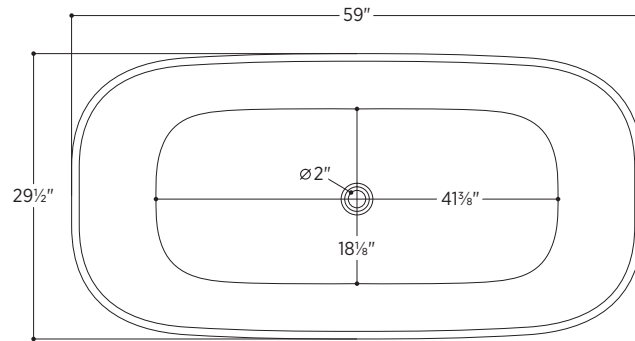

Catalonia

PTXCTL5930

59" L x 29½" W x 23" H

1 other size available

PTXCTL6732 66⅞" L x 31½" W x 23" H

Tub Finish	<input type="radio"/> White Gloss
Drain Finish	<input type="radio"/> Glossy White
Material	Acrylic
Slope of Backrest	105°
Water Depth	14¾"
Capacity	60G
Weight	77.2lbs
Shipping Weight	92.6lbs

Foam Insulation *optional*

- Foam gives an added layer of solidity to the tub
- It reduces the noise level when filling
- It keeps the water warm longer

Catalonia

PTXCTL5930

All measurements are approximate and for comparison only. Please note that these dimensions and specifications are subject to change without notice.