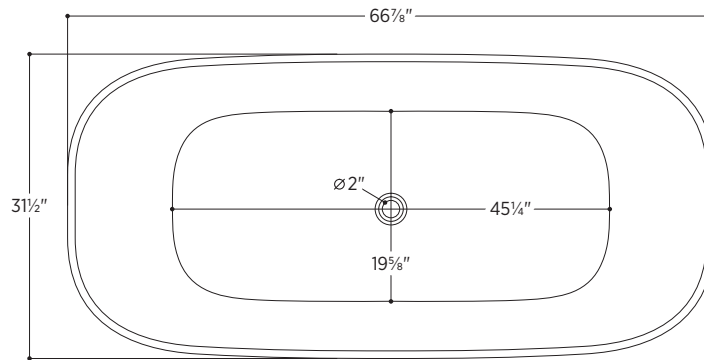

# Catalonia

PTXCTL6732

66<sup>7</sup>/<sub>8</sub>" L x 31<sup>1</sup>/<sub>2</sub>" W x 23" H

1 other size available

PTXCTL5930 59" L x 29<sup>1</sup>/<sub>2</sub>" W x 23" H

Tub Finish	<input type="radio"/> White Gloss
Drain Finish	<input type="radio"/> Glossy White
Material	Acrylic
Slope of Backrest	105°
Water Depth	14 <sup>3</sup> / <sub>4</sub> "
Capacity	79G
Weight	81.6lbs
Shipping Weight	97lbs

# Catalonia

PTXCTL6732

All measurements are approximate and for comparison only. Please note that these dimensions and specifications are subject to change without notice.

Install this product according to the installation guide. Floor support under bath must provide for a minimum of 995lbs. Installation may vary. Our products must be installed by certified professionals only and according to our installation guide, as well as federal, provincial/state and local building codes and regulations.