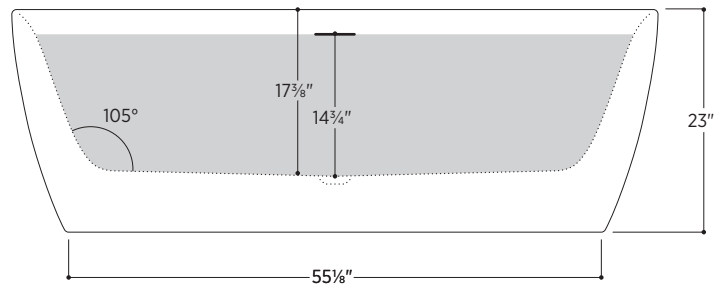

# Catalonia

PTXCTL6732

66<sup>7</sup>/<sub>8</sub>" L x 31<sup>1</sup>/<sub>2</sub>" W x 23" H

1 other size available

PTXCTL5930 59" L x 29<sup>1</sup>/<sub>2</sub>" W x 23" H

Tub Finish	<input type="radio"/> White Gloss
Drain Finish	<input type="radio"/> Glossy White
Material	Acrylic
Slope of Backrest	105°
Water Depth	14 <sup>3</sup> / <sub>4</sub> "
Capacity	79G
Weight	81.6lbs
Shipping Weight	97lbs

#### **Foam Insulation** *optional*

- Foam gives an added layer of solidity to the tub
- It reduces the noise level when filling
- It keeps the water warm longer

# Catalonia

PTXCTL6732

All measurements are approximate and for comparison only. Please note that these dimensions and specifications are subject to change without notice.

Install this product according to the installation guide. Floor support under bath must provide for a minimum of 995lbs. Installation may vary. Our products must be installed by certified professionals only and according to our installation guide, as well as federal, provincial/state and local building codes and regulations.